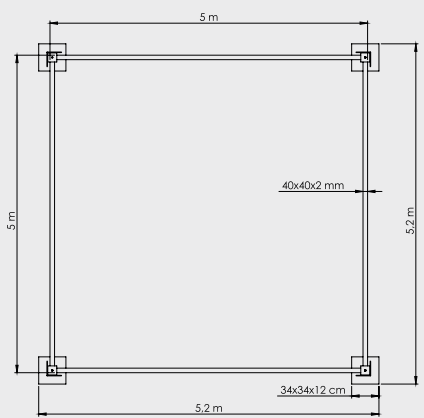

İskelet Renkleri
Body Colors

- RAL7016
- RAL8016

Yarasa Gazebo

Butterfly Gazebo

Yarasa Gazebo
Butterfly Gazebo
300x300

Boyut | Size : 300x300 cm
Boru | Tube : 100x3 mm
Profil | Ribs : 40x40x2 mm

Yarasa Gazebo
Butterfly Gazebo
400x400

Boyut | Size : 400x400 cm
Boru | Tube : 100x3 mm
Profil | Ribs : 40x40x2 mm

Yarasa Gazebo
Butterfly Gazebo
500x500

Boyut | Size : 500x500 cm
Boru | Tube : 100x3 mm
Profil | Ribs : 40x40x2 mm

Teknik Detaylar
Technical Details

TECHNICO

Yarasa Gazebo 300x300
 Butterfly Gazebo 300x300

Yarasa Gazebo 400x400
 Butterfly Gazebo 400x400

Yarasa Gazebo 500x500
 Butterfly Gazebo 500x500

Yarasa Gazebo | Butterfly Gazebo