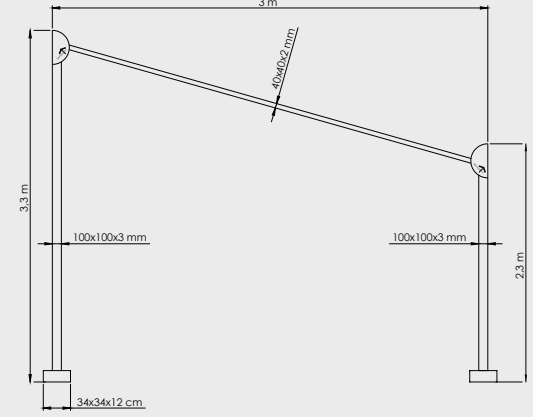

İskelet Renkleri
Body Colors

- RAL7016
- RAL8016

Yarasa Gazebo

Butterfly Gazebo

Yarasa Gazebo
Butterfly Gazebo
300x300

Boyut | Size : 300x300 cm
Boru | Tube : 100x3 mm
Profil | Ribs : 40x40x2 mm

Yarasa Gazebo
Butterfly Gazebo
400x400

Boyut | Size : 400x400 cm
Boru | Tube : 100x3 mm
Profil | Ribs : 40x40x2 mm

Yarasa Gazebo
Butterfly Gazebo
500x500

Boyut | Size : 500x500 cm
Boru | Tube : 100x3 mm
Profil | Ribs : 40x40x2 mm

Teknik Detaylar
Technical Details

TECHNICO

Yarasa Gazebo 300x300
 Butterfly Gazebo 300x300

Yarasa Gazebo 400x400
 Butterfly Gazebo 400x400

Yarasa Gazebo 500x500
 Butterfly Gazebo 500x500

Yarasa Gazebo | Butterfly Gazebo