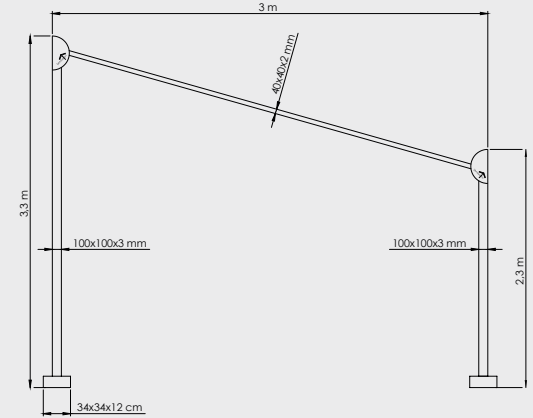

İskelet Renkleri
Body Colors

- RAL7016
- RAL8016

Yarasa Gazebo

Butterfly Gazebo

Yarasa Gazebo
Butterfly Gazebo
300x300

Boyut | Size : 300x300 cm
Boru | Tube : 100x3 mm
Profil | Ribs : 40x40x2 mm

Yarasa Gazebo
Butterfly Gazebo
400x400

Boyut | Size : 400x400 cm
Boru | Tube : 100x3 mm
Profil | Ribs : 40x40x2 mm

Yarasa Gazebo
Butterfly Gazebo
500x500

Boyut | Size : 500x500 cm
Boru | Tube : 100x3 mm
Profil | Ribs : 40x40x2 mm

Teknik Detaylar
Technical Details

TECHNICO

Yarasa Gazebo 300x300
 Butterfly Gazebo 300x300

Yarasa Gazebo 400x400
 Butterfly Gazebo 400x400

Yarasa Gazebo 500x500
 Butterfly Gazebo 500x500

Yarasa Gazebo | Butterfly Gazebo