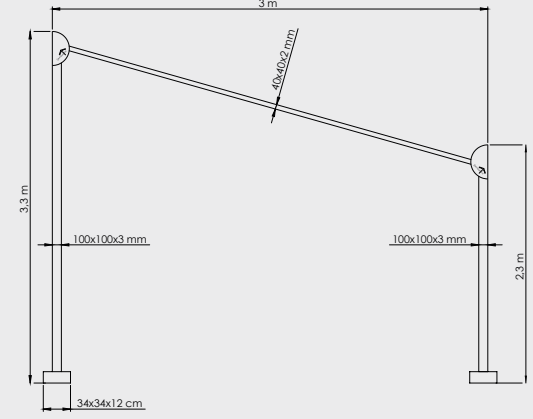

İskelet Renkleri
Body Colors

- RAL7016
- RAL8016

Yarasa Gazebo

Butterfly Gazebo

Yarasa Gazebo
Butterfly Gazebo
300x300

Boyut | Size : 300x300 cm
Boru | Tube : 100x3 mm
Profil | Ribs : 40x40x2 mm

Yarasa Gazebo
Butterfly Gazebo
400x400

Boyut | Size : 400x400 cm
Boru | Tube : 100x3 mm
Profil | Ribs : 40x40x2 mm

Yarasa Gazebo
Butterfly Gazebo
500x500

Boyut | Size : 500x500 cm
Boru | Tube : 100x3 mm
Profil | Ribs : 40x40x2 mm

Teknik Detaylar
Technical Details

TECHNICO

Yarasa Gazebo 300x300
 Butterfly Gazebo 300x300

Yarasa Gazebo 400x400
 Butterfly Gazebo 400x400

Yarasa Gazebo 500x500
 Butterfly Gazebo 500x500

Yarasa Gazebo | Butterfly Gazebo