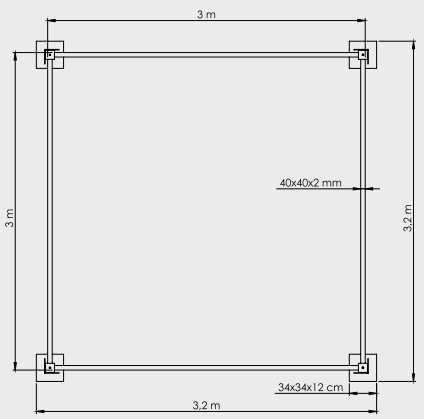

İskelet Renkleri
Body Colors

- RAL7016
- RAL8016

Yarasa Gazebo

Butterfly Gazebo

Yarasa Gazebo
Butterfly Gazebo
300x300

Boyut | Size : 300x300 cm
Boru | Tube : 100x3 mm
Profil | Ribs : 40x40x2 mm

Yarasa Gazebo
Butterfly Gazebo
400x400

Boyut | Size : 400x400 cm
Boru | Tube : 100x3 mm
Profil | Ribs : 40x40x2 mm

Yarasa Gazebo
Butterfly Gazebo
500x500

Boyut | Size : 500x500 cm
Boru | Tube : 100x3 mm
Profil | Ribs : 40x40x2 mm

Teknik Detaylar
Technical Details

TECHNICO

Yarasa Gazebo 300x300
 Butterfly Gazebo 300x300

Yarasa Gazebo 400x400
 Butterfly Gazebo 400x400

Yarasa Gazebo 500x500
 Butterfly Gazebo 500x500

Yarasa Gazebo | Butterfly Gazebo