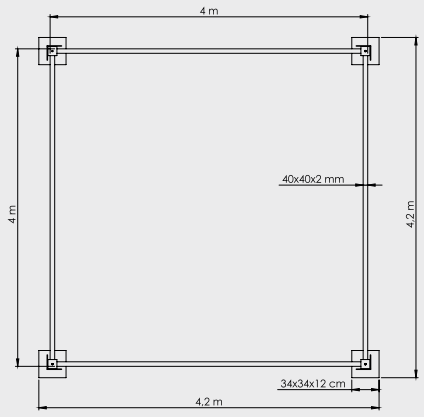

İskelet Renkleri
Body Colors

- RAL7016
- RAL8016

Yarasa Gazebo

Butterfly Gazebo

Yarasa Gazebo
Butterfly Gazebo
300x300

Boyut | Size : 300x300 cm
Boru | Tube : 100x3 mm
Profil | Ribs : 40x40x2 mm

Yarasa Gazebo
Butterfly Gazebo
400x400

Boyut | Size : 400x400 cm
Boru | Tube : 100x3 mm
Profil | Ribs : 40x40x2 mm

Yarasa Gazebo
Butterfly Gazebo
500x500

Boyut | Size : 500x500 cm
Boru | Tube : 100x3 mm
Profil | Ribs : 40x40x2 mm

Teknik Detaylar
Technical Details

TECHNICO

Yarasa Gazebo 300x300
 Butterfly Gazebo 300x300

Yarasa Gazebo 400x400
 Butterfly Gazebo 400x400

Yarasa Gazebo 500x500
 Butterfly Gazebo 500x500

Yarasa Gazebo | Butterfly Gazebo