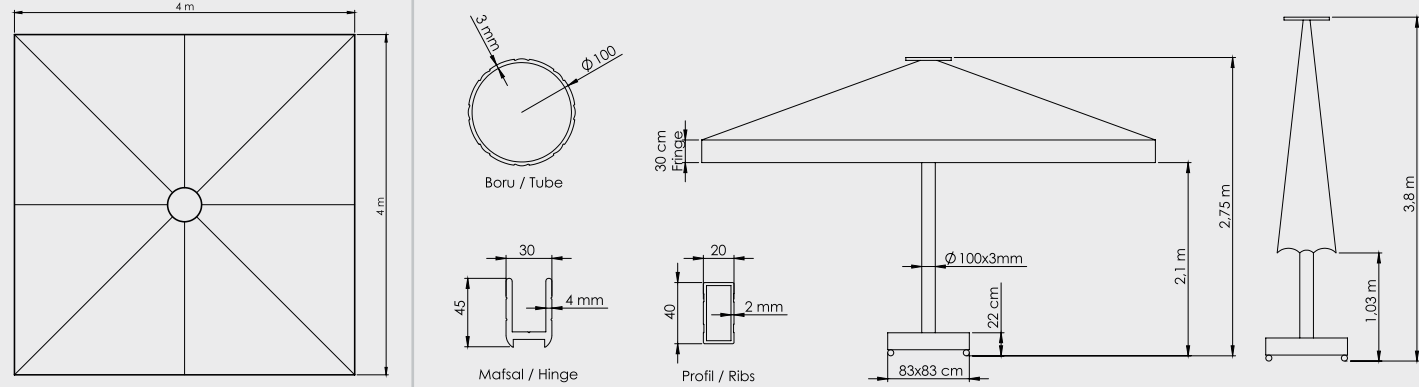

### Mega Telescopic Crank System Umbrella

Mega Kare  
Mega Square  
300x300/8

Boyut | Size : 300x300 cm  
Boru | Tube : 100x3 mm  
Profil | Ribs : 20x40x2 mm

Mega Kare  
Mega Square  
400x400/8

Boyut | Size : 400x400 cm  
Boru | Tube : 100x3 mm  
Profil | Ribs : 20x40x2 mm

Mega Kare  
Mega Square  
500x500/8

Boyut | Size : 500x500 cm  
Boru | Tube : 100x3 mm  
Profil | Ribs : 20x40x2 mm

Mega Dikdörtgen  
Mega Rectangle  
300x400/8

Boyut | Size : 300x400 cm  
Boru | Tube : 100x3 mm  
Profil | Ribs : 20x40x2 mm

**Teknik Detaylar**  
Technical Details

Mega Kare 300x300/8  
Mega Square 300x300/8

Mega Kare 400x400/8  
Mega Square 400x400/8

Mega Kare 500x500/8  
Mega Square 500x500/8

**Teknik Detaylar**  
Technical Details