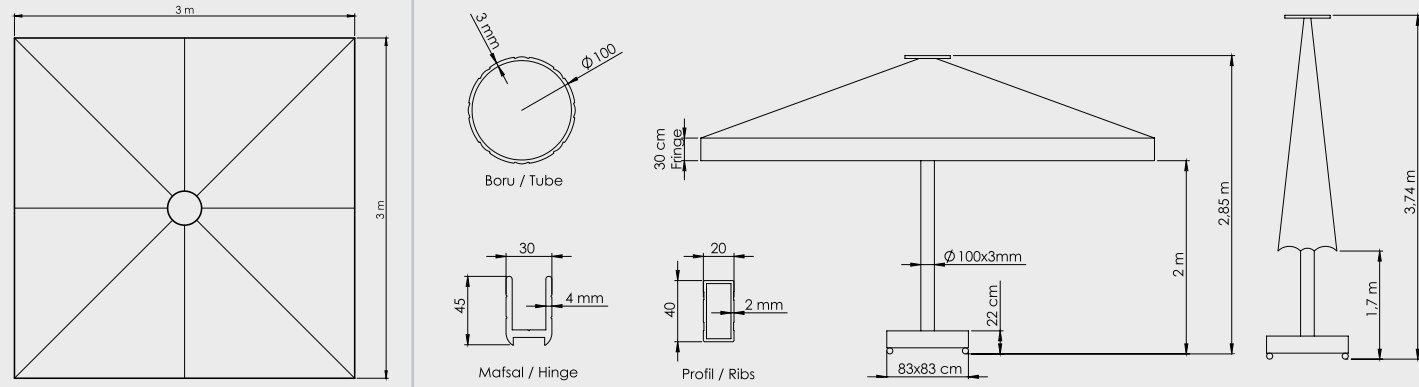

Teknik Detaylar
Technical Details

Mega Kare 300x300/8
Mega Square 300x300/8