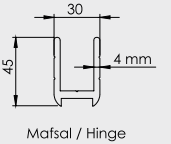

Boyut | Size : 300x300 cm
Boru | Tube : 100x3 mm
Profil | Ribs : 20x40x2 mm

Mega Manuel Kare
Mega Manual Square
400x400/8

Boyut | Size : 400x400 cm
Boru | Tube : 100x3 mm
Profil | Ribs : 20x40x2 mm

Mega Manuel Kare
Mega Manual Square
500x500/8

Boyut | Size : 500x500 cm
Boru | Tube : 100x3 mm
Profil | Ribs : 20x40x2 mm

Teknik Detaylar
Technical Details

Mega Kare 300x300/8
Mega Square 300x300/8

Mega Kare 400x400/8
Mega Square 400x400/8

Mega Kare 500x500/8
Mega Square 500x500/8