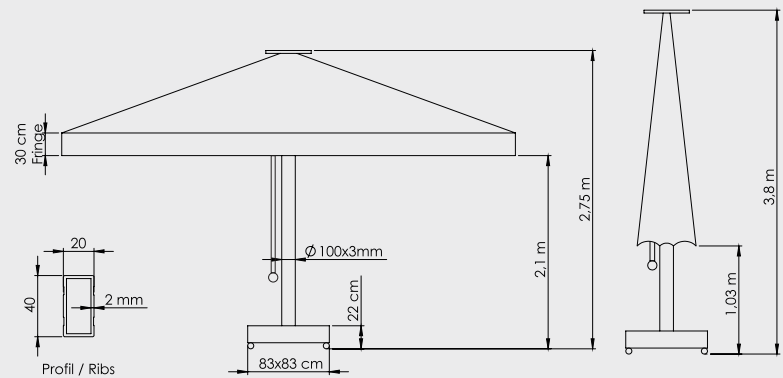

Boyut | Size : 300x300 cm
Boru | Tube : 100x3 mm
Profil | Ribs : 20x40x2 mm

Mega Manuel Kare
Mega Manual Square
400x400/8

Boyut | Size : 400x400 cm
Boru | Tube : 100x3 mm
Profil | Ribs : 20x40x2 mm

Mega Manuel Kare
Mega Manual Square
500x500/8

Boyut | Size : 500x500 cm
Boru | Tube : 100x3 mm
Profil | Ribs : 20x40x2 mm

Teknik Detaylar
Technical Details

Mega Kare 300x300/8
Mega Square 300x300/8

Mega Kare 400x400/8
Mega Square 400x400/8

Mega Kare 500x500/8
Mega Square 500x500/8