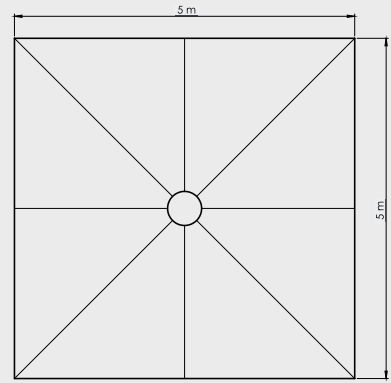

Boyut | Size : 300x300 cm
Boru | Tube : 100x3 mm
Profil | Ribs : 20x40x2 mm

Mega Manuel Kare
Mega Manual Square
400x400/8

Boyut | Size : 400x400 cm
Boru | Tube : 100x3 mm
Profil | Ribs : 20x40x2 mm

Mega Manuel Kare
Mega Manual Square
500x500/8

Boyut | Size : 500x500 cm
Boru | Tube : 100x3 mm
Profil | Ribs : 20x40x2 mm

Teknik Detaylar
Technical Details

Mega Kare 300x300/8
Mega Square 300x300/8

Mega Kare 400x400/8
Mega Square 400x400/8

Mega Kare 500x500/8
Mega Square 500x500/8