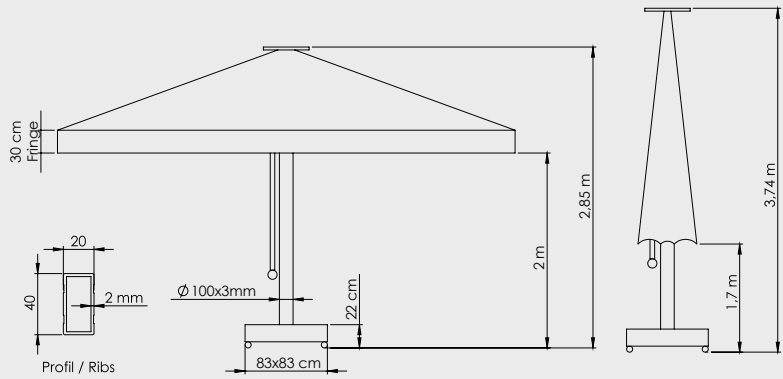

Boyut | Size : 300x300 cm
Boru | Tube : 100x3 mm
Profil | Ribs : 20x40x2 mm

Mega Manuel Kare
Mega Manual Square
400x400/8

Boyut | Size : 400x400 cm
Boru | Tube : 100x3 mm
Profil | Ribs : 20x40x2 mm

Mega Manuel Kare
Mega Manual Square
500x500/8

Boyut | Size : 500x500 cm
Boru | Tube : 100x3 mm
Profil | Ribs : 20x40x2 mm

Teknik Detaylar
Technical Details

Mega Kare 300x300/8
Mega Square 300x300/8

Mega Kare 400x400/8
Mega Square 400x400/8

Mega Kare 500x500/8
Mega Square 500x500/8