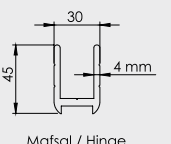

Boyut | Size : 300x300 cm
Boru | Tube : 100x3 mm
Profil | Ribs : 20x40x2 mm

Mega Manuel Kare
Mega Manual Square
400x400/8

Boyut | Size : 400x400 cm
Boru | Tube : 100x3 mm
Profil | Ribs : 20x40x2 mm

Mega Manuel Kare
Mega Manual Square
500x500/8

Boyut | Size : 500x500 cm
Boru | Tube : 100x3 mm
Profil | Ribs : 20x40x2 mm

Teknik Detaylar
Technical Details

Mega Kare 300x300/8
Mega Square 300x300/8

Mega Kare 400x400/8
Mega Square 400x400/8

Mega Kare 500x500/8
Mega Square 500x500/8