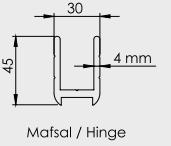

Boyut | Size : 300x300 cm
Boru | Tube : 100x3 mm
Profil | Ribs : 20x40x2 mm

Mega Manuel Kare
Mega Manual Square
400x400/8

Boyut | Size : 400x400 cm
Boru | Tube : 100x3 mm
Profil | Ribs : 20x40x2 mm

Mega Manuel Kare
Mega Manual Square
500x500/8

Boyut | Size : 500x500 cm
Boru | Tube : 100x3 mm
Profil | Ribs : 20x40x2 mm

Teknik Detaylar
Technical Details

Mega Kare 300x300/8
Mega Square 300x300/8

Mega Kare 400x400/8
Mega Square 400x400/8

Mega Kare 500x500/8
Mega Square 500x500/8