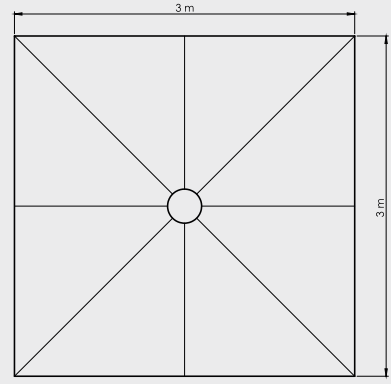

Boyut | Size : 300x300 cm
Boru | Tube : 100x3 mm
Profil | Ribs : 20x40x2 mm

Mega Manuel Kare
Mega Manual Square
400x400/8

Boyut | Size : 400x400 cm
Boru | Tube : 100x3 mm
Profil | Ribs : 20x40x2 mm

Mega Manuel Kare
Mega Manual Square
500x500/8

Boyut | Size : 500x500 cm
Boru | Tube : 100x3 mm
Profil | Ribs : 20x40x2 mm

Teknik Detaylar
Technical Details

Mega Kare 300x300/8
Mega Square 300x300/8

Mega Kare 400x400/8
Mega Square 400x400/8

Mega Kare 500x500/8
Mega Square 500x500/8