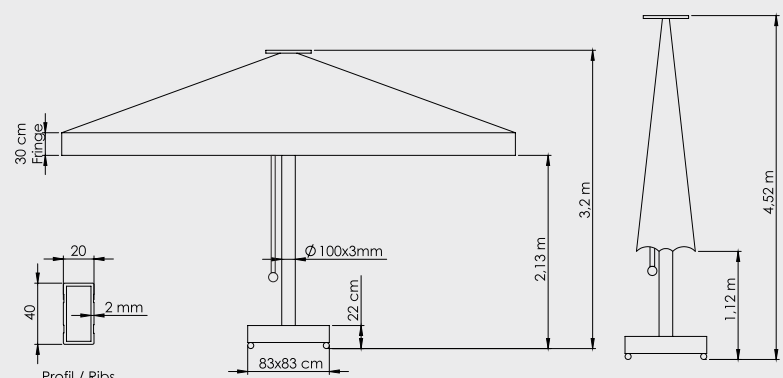

Boyut | Size : 300x300 cm
Boru | Tube : 100x3 mm
Profil | Ribs : 20x40x2 mm

Mega Manuel Kare
Mega Manual Square
400x400/8

Boyut | Size : 400x400 cm
Boru | Tube : 100x3 mm
Profil | Ribs : 20x40x2 mm

Mega Manuel Kare
Mega Manual Square
500x500/8

Boyut | Size : 500x500 cm
Boru | Tube : 100x3 mm
Profil | Ribs : 20x40x2 mm

Teknik Detaylar
Technical Details

Mega Kare 300x300/8
Mega Square 300x300/8

Mega Kare 400x400/8
Mega Square 400x400/8

Mega Kare 500x500/8
Mega Square 500x500/8