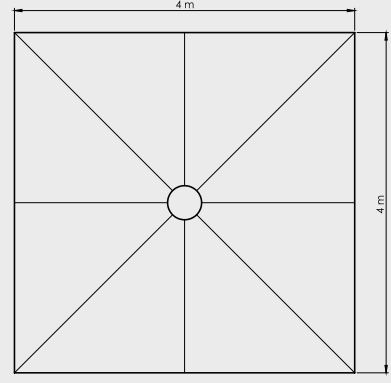

Boyut | Size : 300x300 cm
Boru | Tube : 100x3 mm
Profil | Ribs : 20x40x2 mm

Mega Manuel Kare
Mega Manual Square
400x400/8

Boyut | Size : 400x400 cm
Boru | Tube : 100x3 mm
Profil | Ribs : 20x40x2 mm

Mega Manuel Kare
Mega Manual Square
500x500/8

Boyut | Size : 500x500 cm
Boru | Tube : 100x3 mm
Profil | Ribs : 20x40x2 mm

Teknik Detaylar
Technical Details

Mega Kare 300x300/8
Mega Square 300x300/8

Mega Kare 400x400/8
Mega Square 400x400/8

Mega Kare 500x500/8
Mega Square 500x500/8