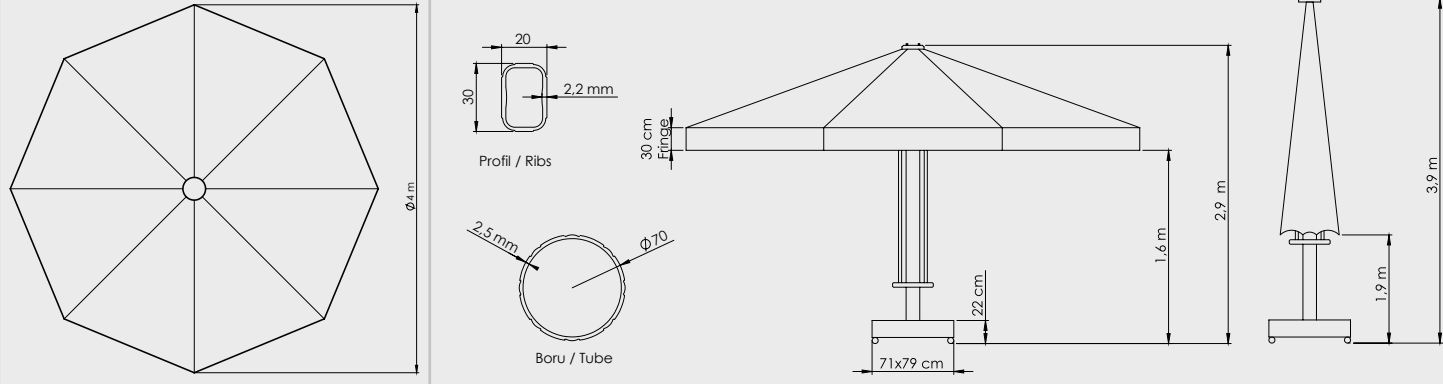

Manuel Telescopic Şemsiye 300/8
Manual Telescopic Umbrella 300/8

Manuel Telescopic Şemsiye 400/8
Manual Telescopic Umbrella 400/8