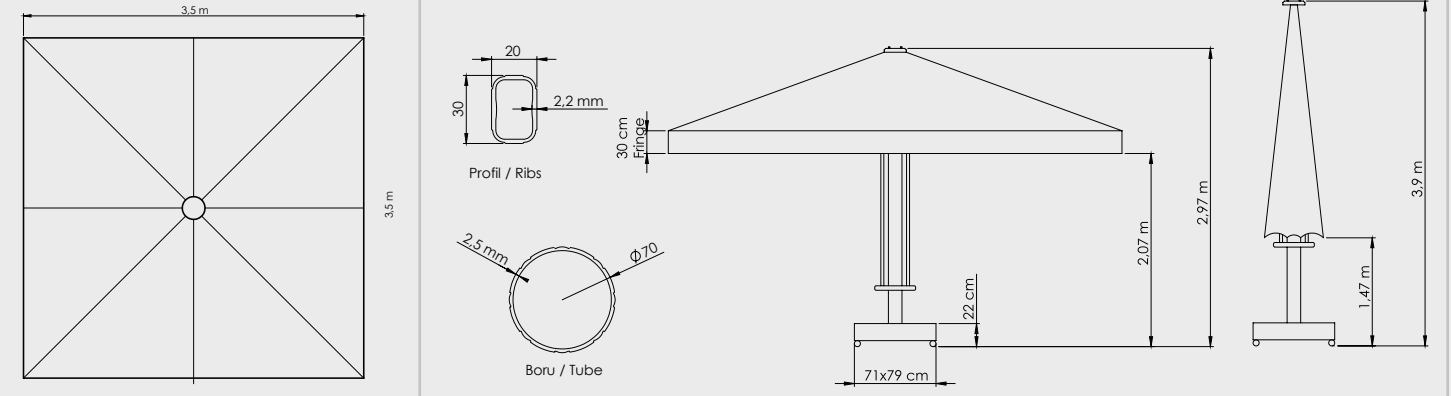

Manuel Telescopic Şemsiye 400x400/8
Manual Telescopic Umbrella 400x400/8

Manuel Telescopic Şemsiye 350x350/8
Manual Telescopic Umbrella 350x350/8