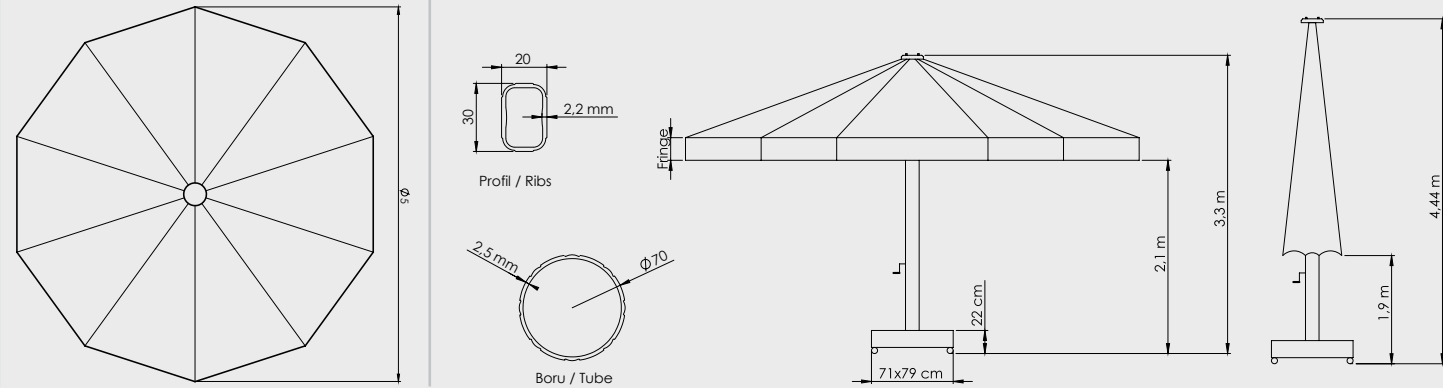

Manuel Telescopic Şemsiye 400/8
Manual Telescopic Umbrella 400/8

Manuel Telescopic Şemsiye 500/10
Manual Telescopic Umbrella 500/10