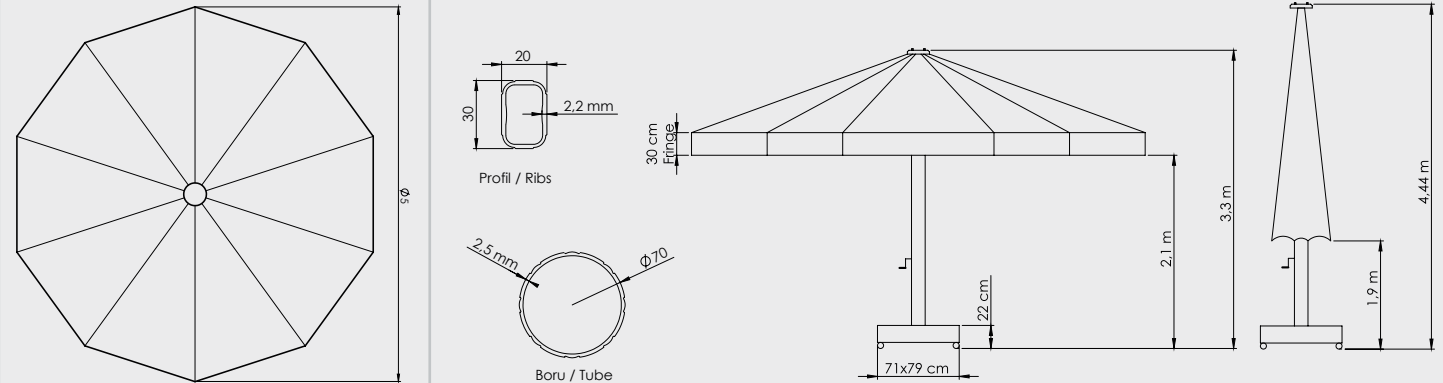

Lüks Telescopic Şemsiye 400/8
Lux Telescopic Umbrella 400/8

Lüks Telescopic Şemsiye 500/8
Lux Telescopic Umbrella 500/8