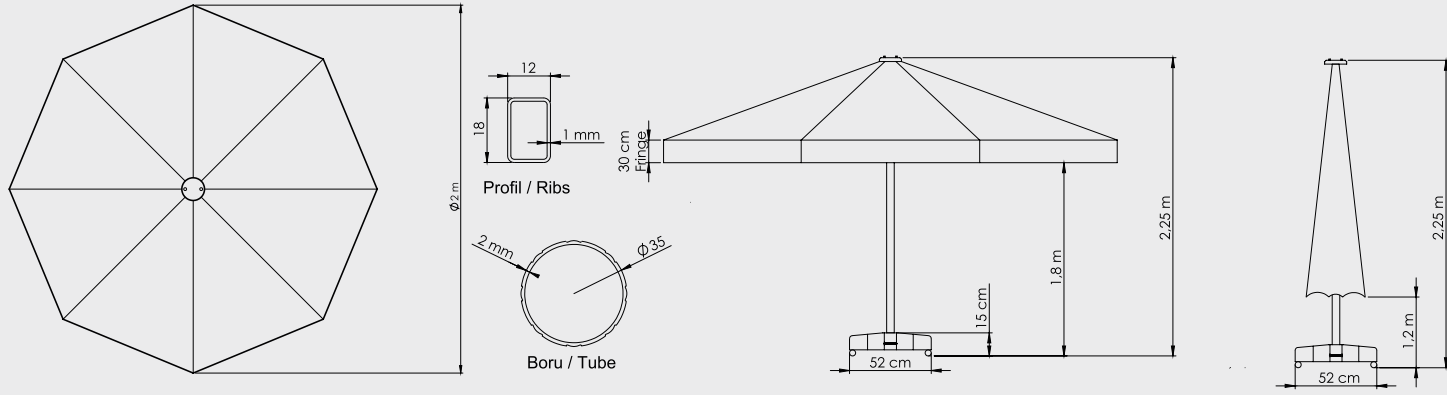

Kiwi Klips Şemsiye 200x200/8
Kiwi Clips Umbrella 200x200/8

Kiwi Klips Şemsiye 200/8
Kiwi Clips Umbrella 200/8