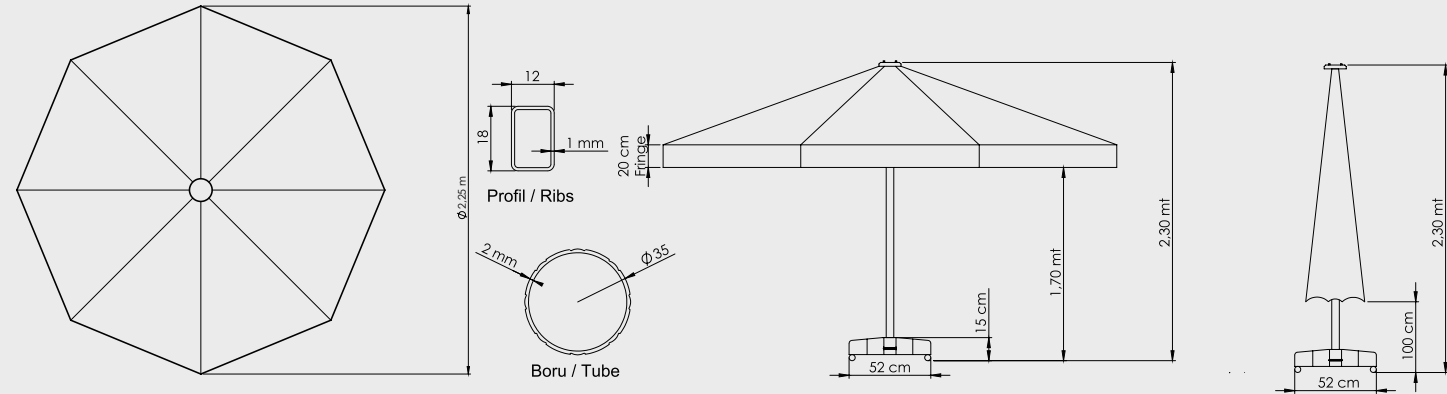

Kiwi Klips Şemsiye 200/8
Kiwi Clips Umbrella 200/8

Kiwi Klips Şemsiye 225/8
Kiwi Clips Umbrella 225/8