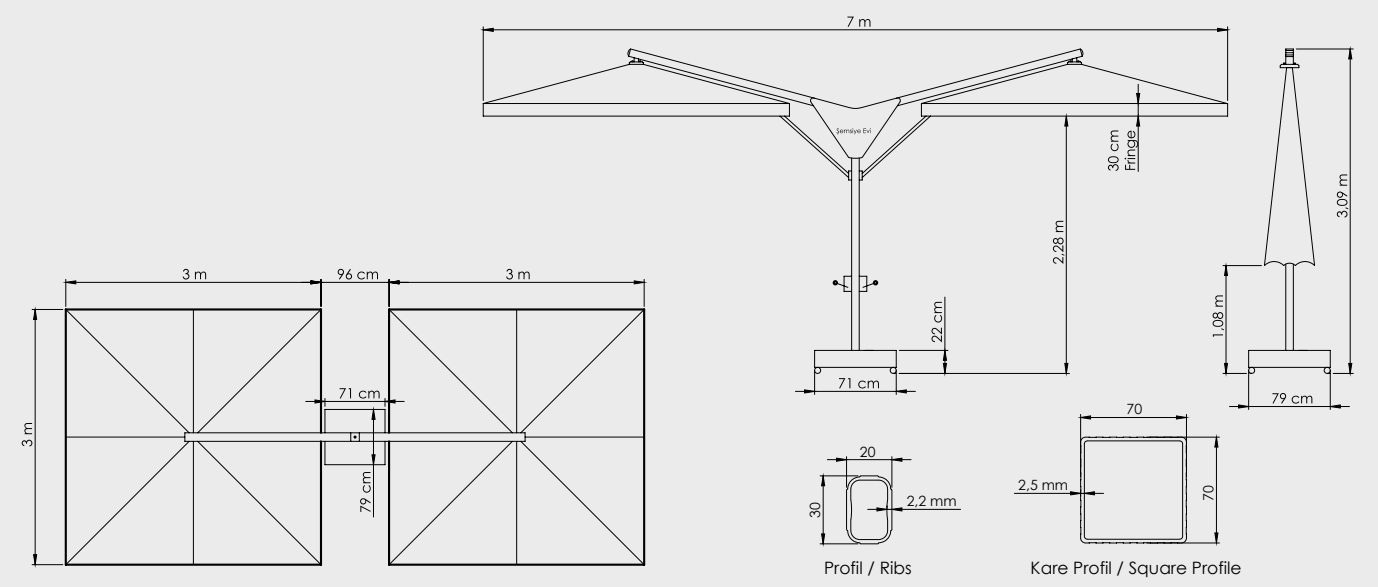

Banana-T Model Yuvarlak
Banana-T Model Circular
350/8

Boyut | Size : 350x350 cm
Boru | Tube : 70x70x2.5 mm
Profil | Ribs : 20x30x2 mm

Banana-T Model Kare
Banana-T Model Square
300x300/8

Boyut | Size : 300x300 cm
Boru | Tube : 70x70x2.5 mm
Profil | Ribs : 20x30x2 mm

Banana-T Model Kare
Banana-T Model Square
350x350/8

Boyut | Size : 350x350 cm
Boru | Tube : 70x70x2.5 mm
Profil | Ribs : 20x30x2 mm

Teknik Detaylar

Technical Details

Banana-T Model Çift Açılır 300/8
Banana-T Model Double 300/8

Banana-T Model Çift Açılır 350/8
Banana-T Model Double 350/8

Teknik Detaylar

Technical Details

Banana-T Model Çift Açılır 300x300/8
Banana-T Model Double 300x300/8

Banana-T Model Çift Açılır 350x350/8
Banana-T Model Double 350x350/8