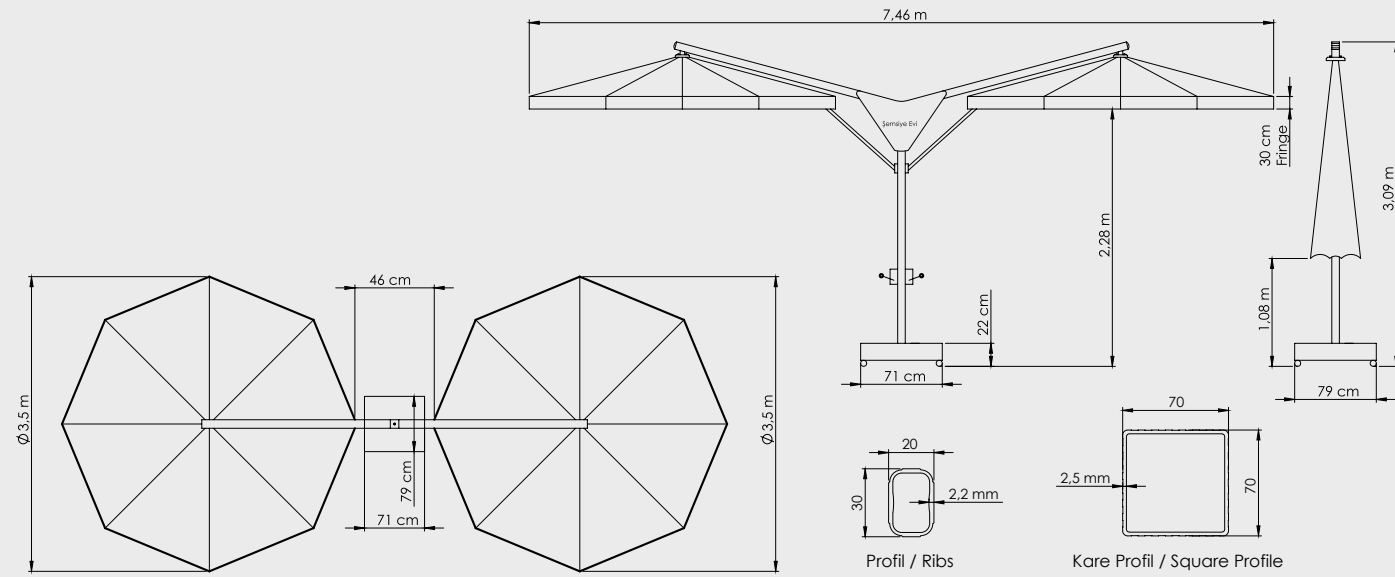

Banana-T Model Yuvarlak
Banana-T Model Circular
350/8

Boyut | Size : 350x350 cm
Boru | Tube : 70x70x2.5 mm
Profil | Ribs : 20x30x2 mm

Banana-T Model Kare
Banana-T Model Square
300x300/8

Boyut | Size : 300x300 cm
Boru | Tube : 70x70x2.5 mm
Profil | Ribs : 20x30x2 mm

Banana-T Model Kare
Banana-T Model Square
350x350/8

Boyut | Size : 350x350 cm
Boru | Tube : 70x70x2.5 mm
Profil | Ribs : 20x30x2 mm

Teknik Detaylar

Technical Details

Banana-T Model Çift Açılır 300/8
Banana-T Model Double 300/8

Banana-T Model Çift Açılır 350/8
Banana-T Model Double 350/8

Teknik Detaylar

Technical Details

Banana-T Model Çift Açılır 300x300/8
Banana-T Model Double 300x300/8

Banana-T Model Çift Açılır 350x350/8
Banana-T Model Double 350x350/8