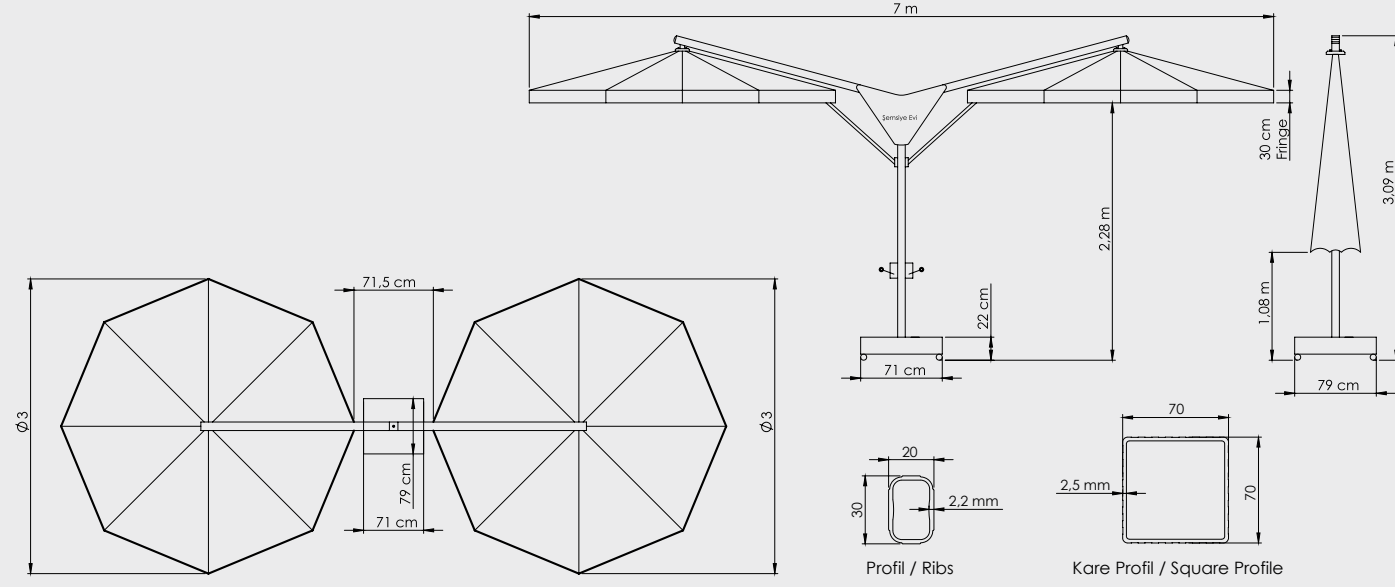

Banana-T Model Yuvarlak
Banana-T Model Circular
350/8

Boyut | Size : 350x350 cm
Boru | Tube : 70x70x2.5 mm
Profil | Ribs : 20x30x2 mm

Banana-T Model Kare
Banana-T Model Square
300x300/8

Boyut | Size : 300x300 cm
Boru | Tube : 70x70x2.5 mm
Profil | Ribs : 20x30x2 mm

Banana-T Model Kare
Banana-T Model Square
350x350/8

Boyut | Size : 350x350 cm
Boru | Tube : 70x70x2.5 mm
Profil | Ribs : 20x30x2 mm

Teknik Detaylar

Technical Details

Banana-T Model Çift Açılır 300/8
Banana-T Model Double 300/8

Banana-T Model Çift Açılır 350/8
Banana-T Model Double 350/8

Teknik Detaylar

Technical Details

Banana-T Model Çift Açılır 300x300/8
Banana-T Model Double 300x300/8

Banana-T Model Çift Açılır 350x350/8
Banana-T Model Double 350x350/8