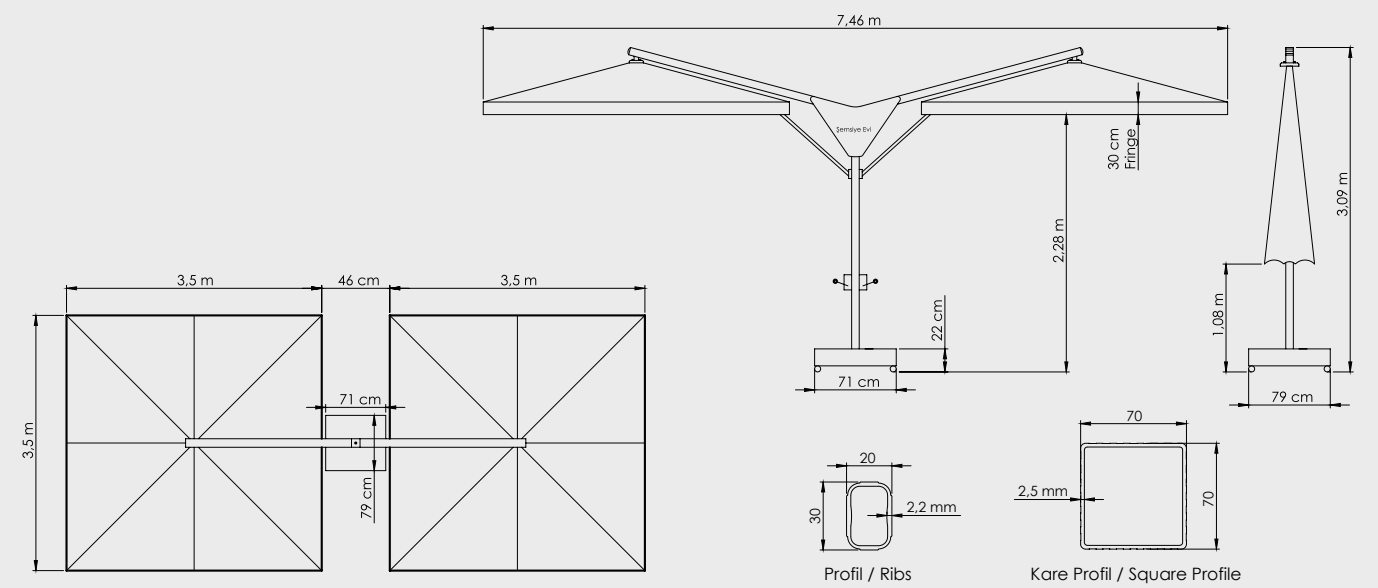

Banana-T Model Yuvarlak
Banana-T Model Circular
350/8

Boyut | Size : 350x350 cm
Boru | Tube : 70x70x2.5 mm
Profil | Ribs : 20x30x2 mm

Banana-T Model Kare
Banana-T Model Square
300x300/8

Boyut | Size : 300x300 cm
Boru | Tube : 70x70x2.5 mm
Profil | Ribs : 20x30x2 mm

Banana-T Model Kare
Banana-T Model Square
350x350/8

Boyut | Size : 350x350 cm
Boru | Tube : 70x70x2.5 mm
Profil | Ribs : 20x30x2 mm

Teknik Detaylar

Technical Details

Banana-T Model Çift Açılır 300/8
Banana-T Model Double 300/8

Banana-T Model Çift Açılır 350/8
Banana-T Model Double 350/8

Teknik Detaylar

Technical Details

Banana-T Model Çift Açılır 300x300/8
Banana-T Model Double 300x300/8

Banana-T Model Çift Açılır 350x350/8
Banana-T Model Double 350x350/8