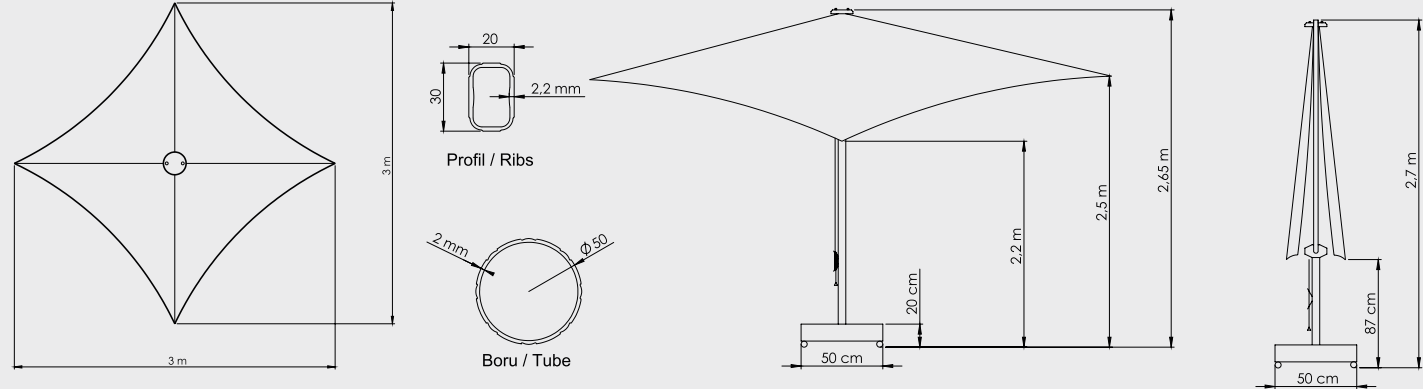

Avokado Yarasa Şemsiye 300x300/8
Avocado Butterfly Umbrella 300x300/8

TECHNIC