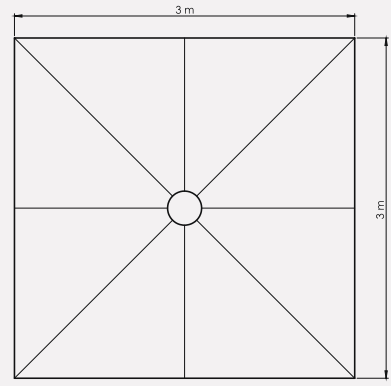

Boyut | Size : 300x300 cm
Boru | Tube : 100x3 mm
Profil | Ribs : 20x40x2 mm

Mega Manuel Kare
Mega Manual Square
400x400/8

Boyut | Size : 400x400 cm
Boru | Tube : 100x3 mm
Profil | Ribs : 20x40x2 mm

Mega Manuel Kare
Mega Manual Square
500x500/8

Boyut | Size : 500x500 cm
Boru | Tube : 100x3 mm
Profil | Ribs : 20x40x2 mm

Teknik Detaylar

Technical Details

Mega Kare 300x300/8
Mega Square 300x300/8

Boru / Tube

Mafsal / Hinge

Mega Kare 400x400/8
Mega Square 400x400/8