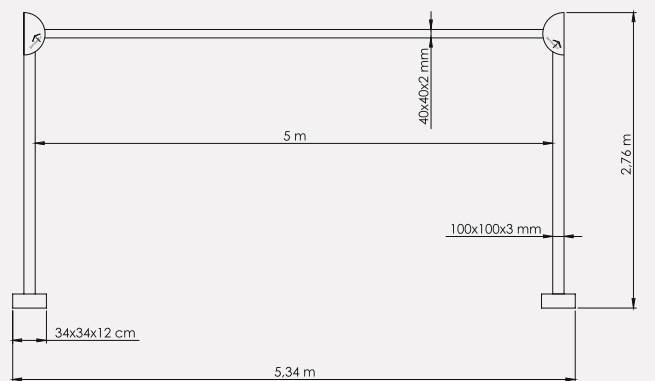

Klasik Gazebo 500x500/8
Classic Gazebo 500x500/8