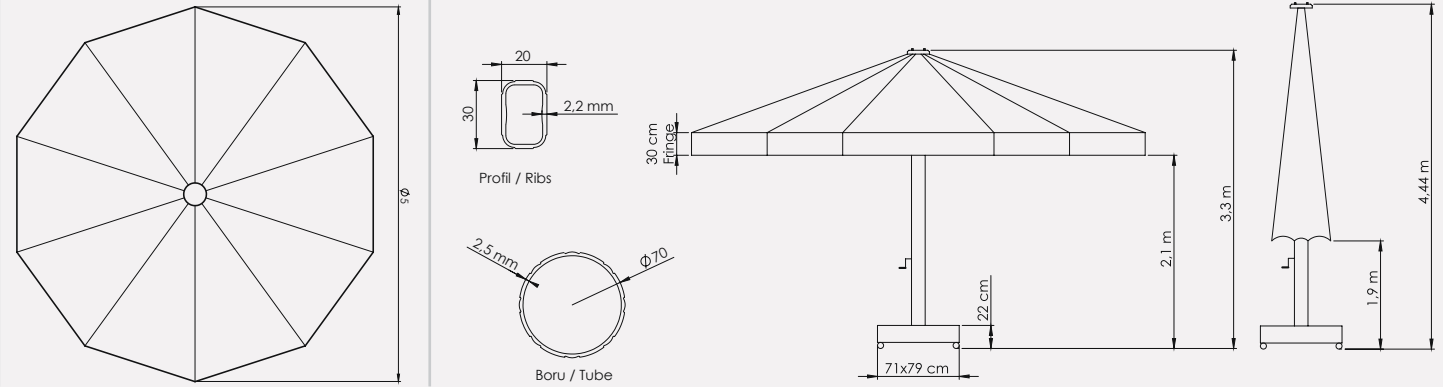

Lüks Telescopic Şemsiye 400/8
Lux Telescopic Umbrella 400/8

Lüks Telescopic Şemsiye 500/8
Lux Telescopic Umbrella 500/8