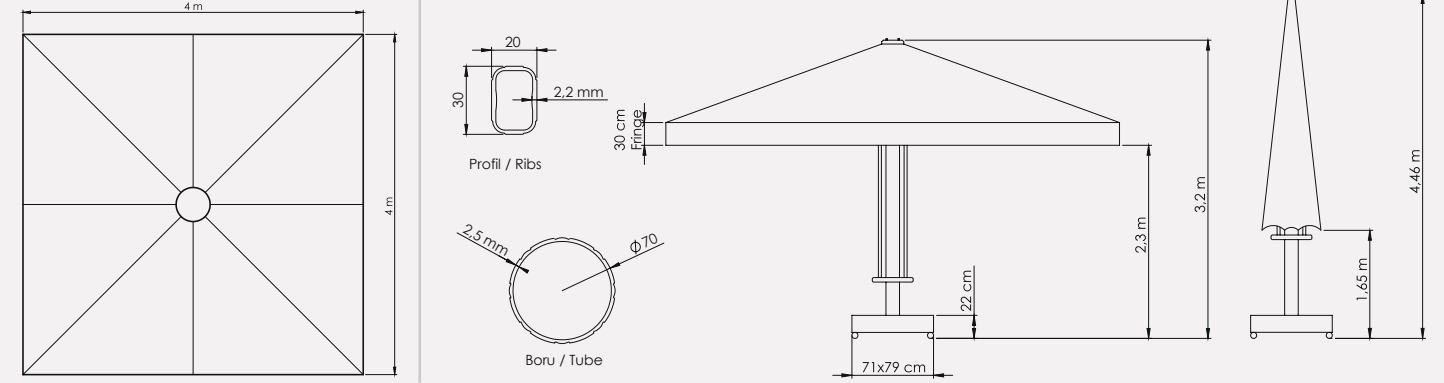

Manuel Telescopic Şemsiye 400x400/8
Manual Telescopic Umbrella 400x400/8