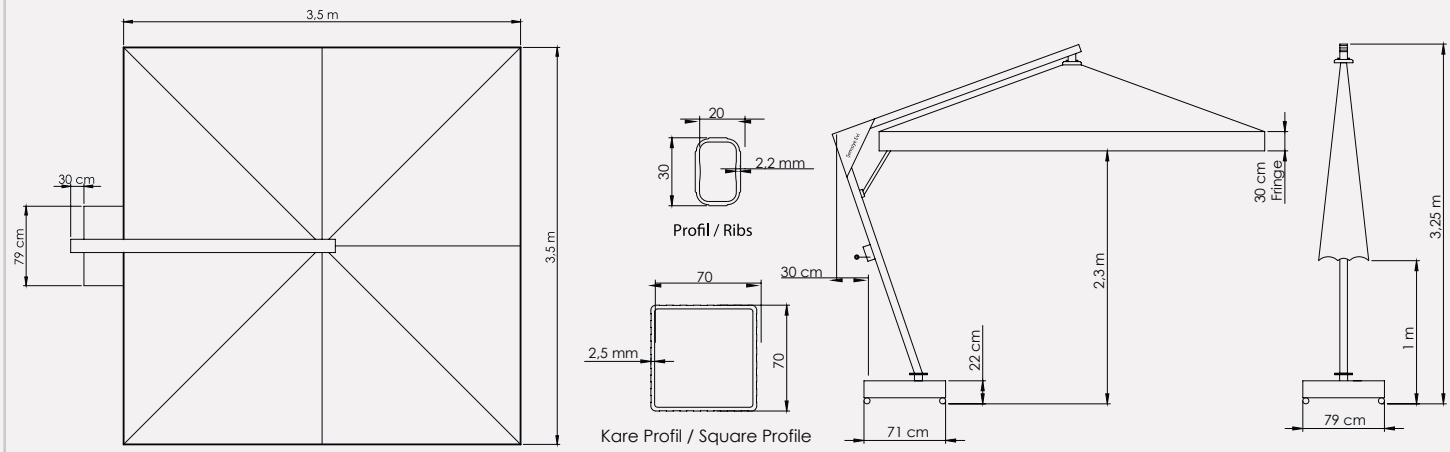

Banana Klasik Yandan Direkli 300x300/8
Banana Classic Side Pole 300x300/8

Banana Klasik Yandan Direkli 350x350/8
Banana Classic Side Pole 350x350/8