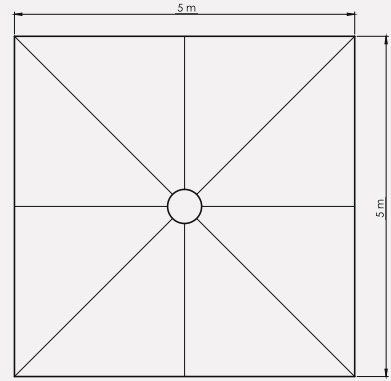

Mega Kare 500x500/8
Mega Square 500x500/8

Boru / Tube

Mafsal / Hinge