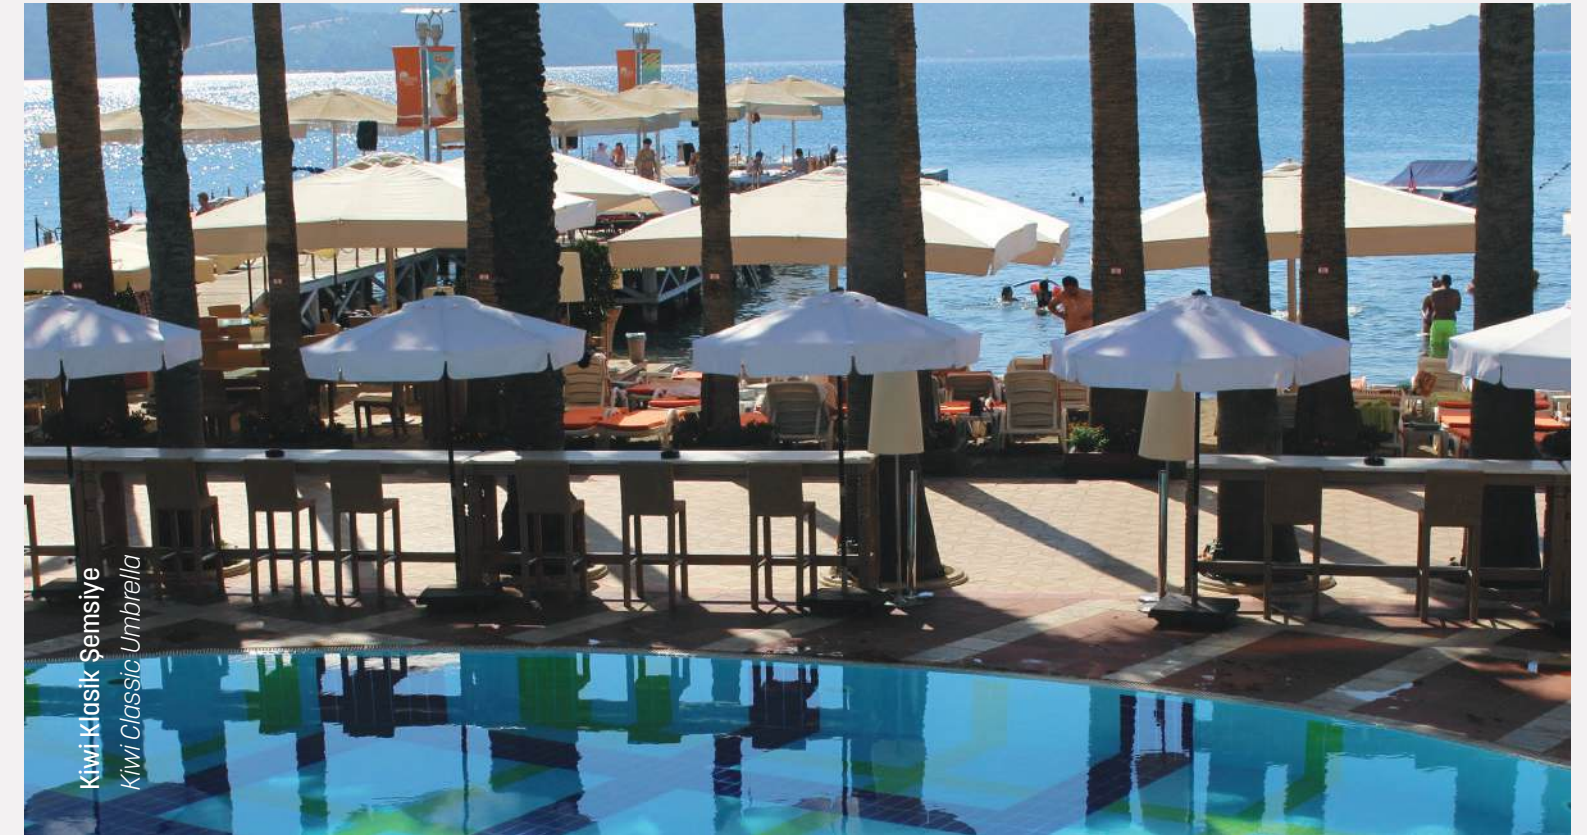

Kiwi Klasik Yuvarlak 200/8
Kiwi Classic Circular 200/8

Kiwi Klasik Yuvarlak 225/8
Kiwi Classic Circular 225/8

Teknik Detaylar
Technical Details

Kiwi Klasik Yuvarlak 250/8
Kiwi Classic Circular 250/8

Kiwi Klasik Şemsiye
Kiwi Classic Umbrella