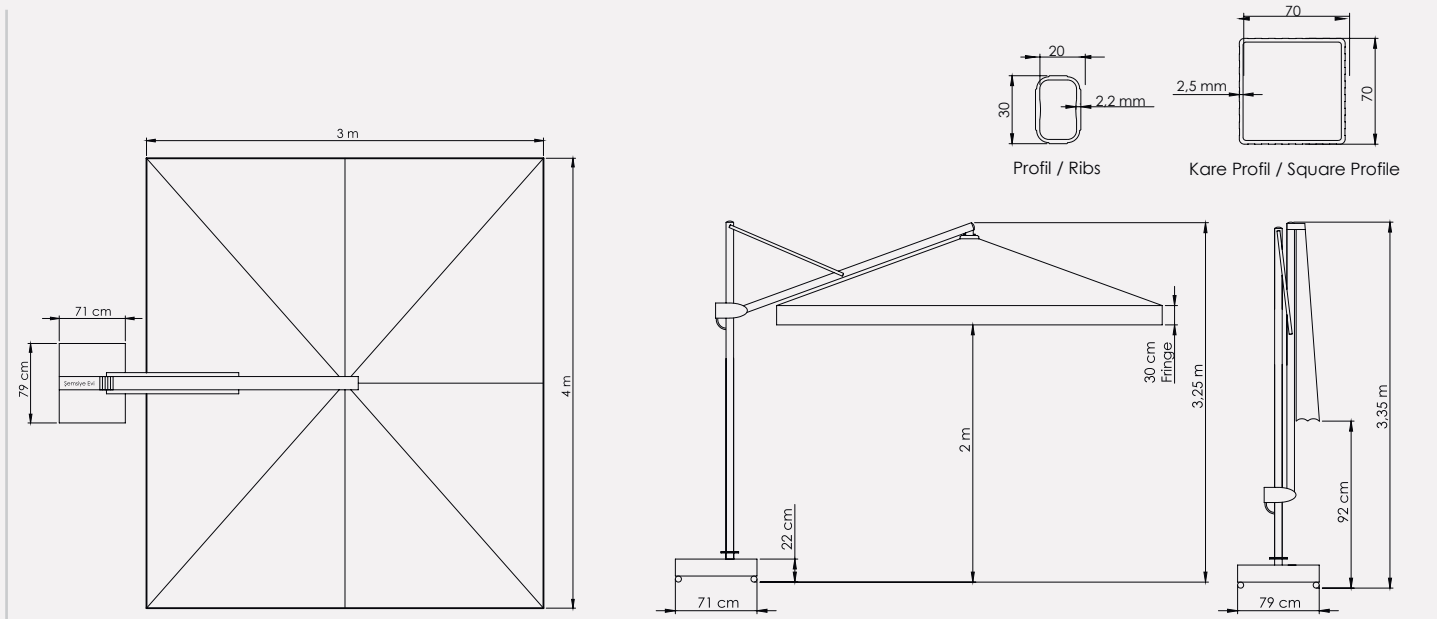

Teknik Detaylar
Technical Details

Banana Plus Yandan Direkli 300x400/8
Banana Plus Side Pole 300x300/8