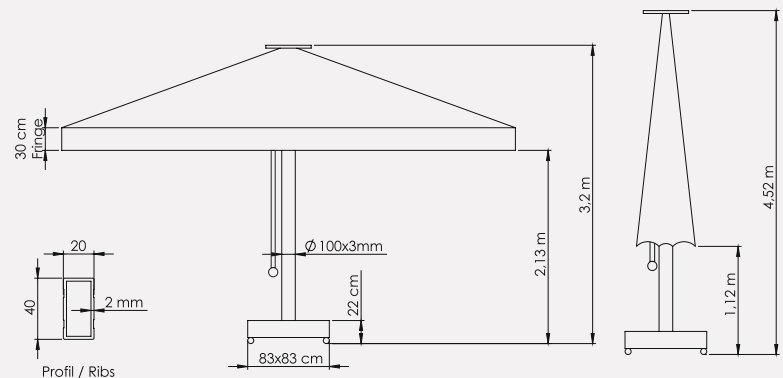

Boyut | Size : 500x500 cm
Boru | Tube : 100x3 mm
Profil | Ribs : 20x40x2 mm

Teknik Detaylar

Technical Details

Mega Kare 300x300/8
Mega Square 300x300/8

Boru / Tube

Mafsal / Hinge

Mega Kare 400x400/8
Mega Square 400x400/8

Boru / Tube

Mafsal / Hinge

Mega Kare 500x500/8
Mega Square 500x500/8

Boru / Tube

Mafsal / Hinge

Mega Teleskopik Kollu Sistem Şemsiye
Mega Telescopic Crank System Umbrella

Mega Teleskopik Kollu Sistem Şemsiye
Mega Telescopic Crank System Umbrella