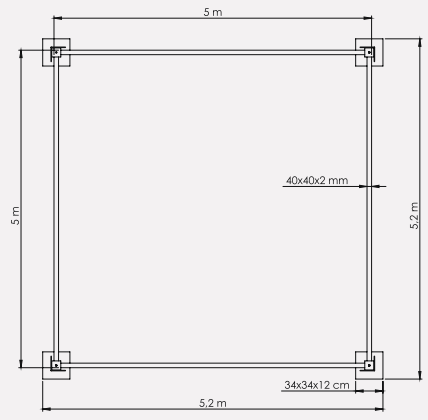

Boyut | Size : 400x400 cm
Boru | Tube : 100x3 mm
Profil | Ribs : 40x40x2 mm

Yarasa Gazebo
Butterfly Gazebo
500x500

Boyut | Size : 500x500 cm
Boru | Tube : 100x3 mm
Profil | Ribs : 40x40x2 mm

Teknik Detaylar
Technical Details

TECHNICO

Yarasa Gazebo 300x300
 Butterfly Gazebo 300x300

Yarasa Gazebo 400x400
 Butterfly Gazebo 400x400

Yarasa Gazebo 500x500
 Butterfly Gazebo 500x500

Yarasa Gazebo | Butterfly Gazebo

Klasik Gazebo

Classic Gazebo