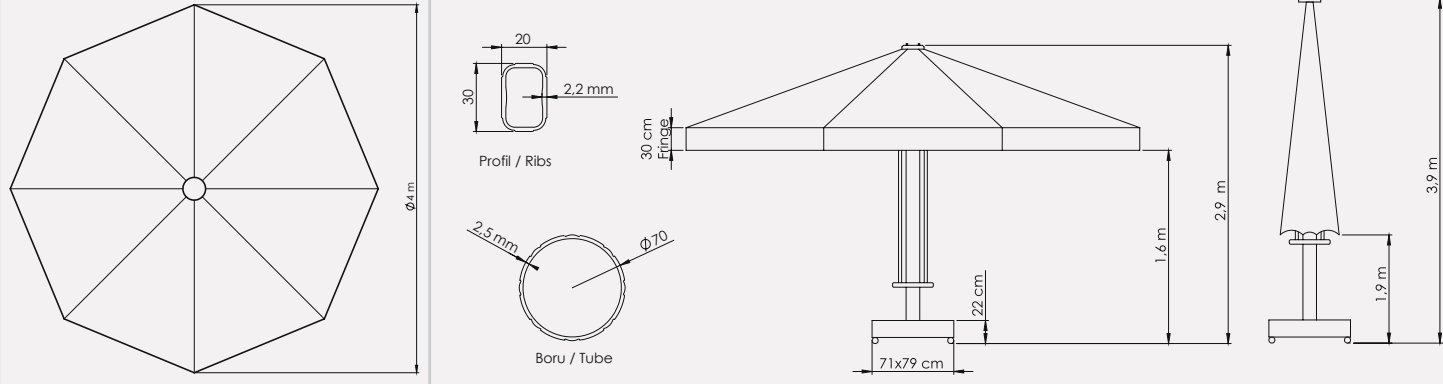

Manuel Telescopic Şemsiye 300/8
Manual Telescopic Umbrella 300/8

Manuel Telescopic Şemsiye 400/8
Manual Telescopic Umbrella 400/8