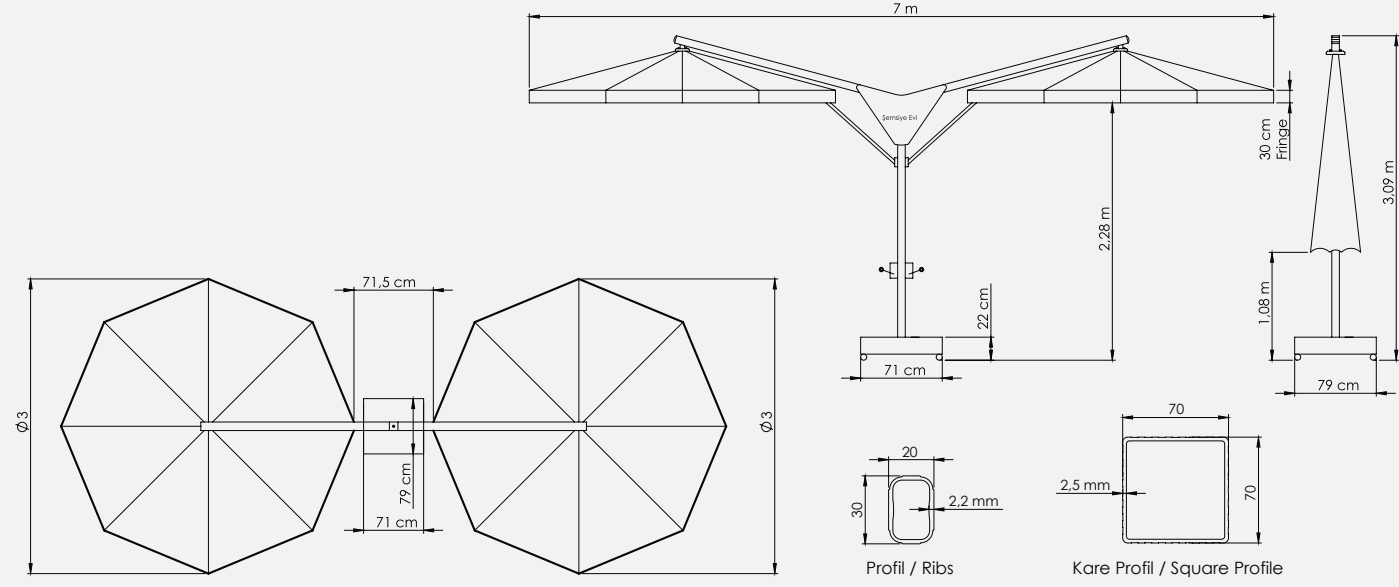

Teknik Detaylar
Technical Details

Banana-T Model Çift Açılır 300/8
Banana-T Model Double 300/8