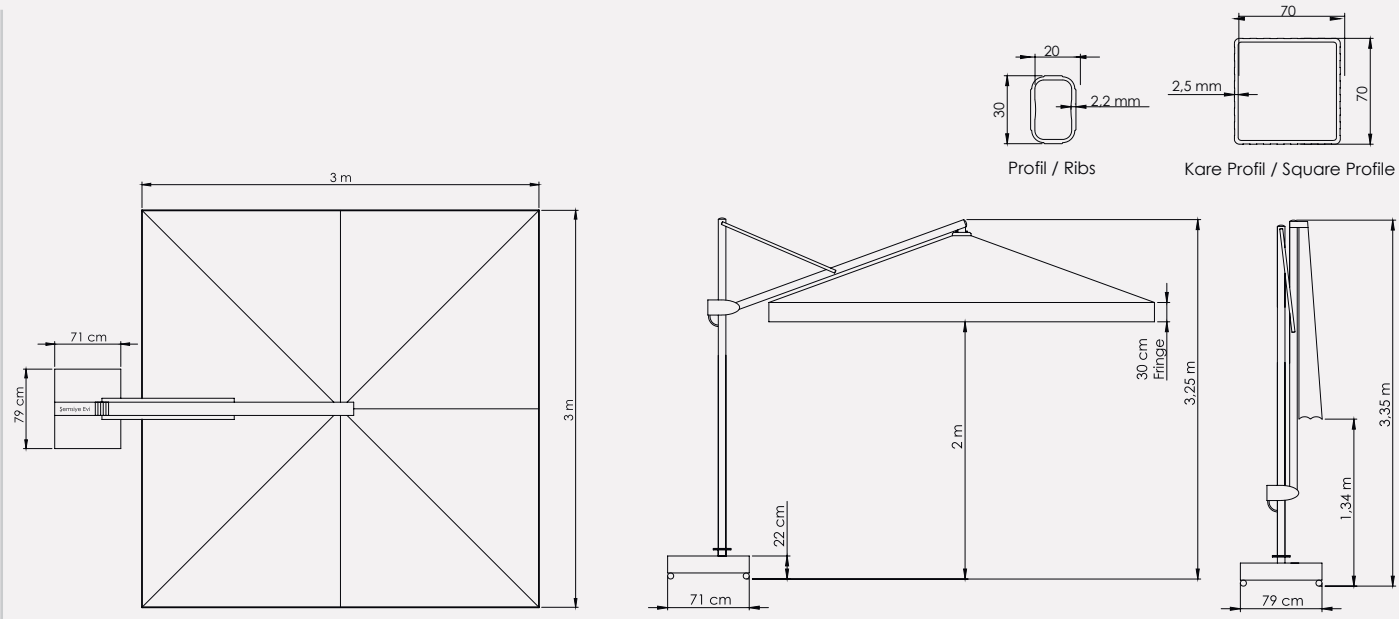

Banana Plus Yandan Direkli
Banana Plus Side Pole
350/8

Boyut | Size : 350 cm
Boru | Tube : 70x70x2.5 mm
Profil | Ribs : 20x30x2 mm

Banana Plus Yandan Direkli
Banana Plus Side Pole
300x400/8

Boyut | Size : 300x400 cm
Boru | Tube : 70x70x2.5 mm
Profil | Ribs : 20x30x2 mm

Banana Plus Yandan Direkli
Banana Plus Side Pole
400x400/8

Boyut | Size : 400x400 cm
Boru | Tube : 100x100x3 mm
Profil | Ribs : 20x30x2 mm

Teknik Detaylar
Technical Details

Banana Plus Yandan Direkli 300x300/8
 Banana Plus Side Pole 300x300/8