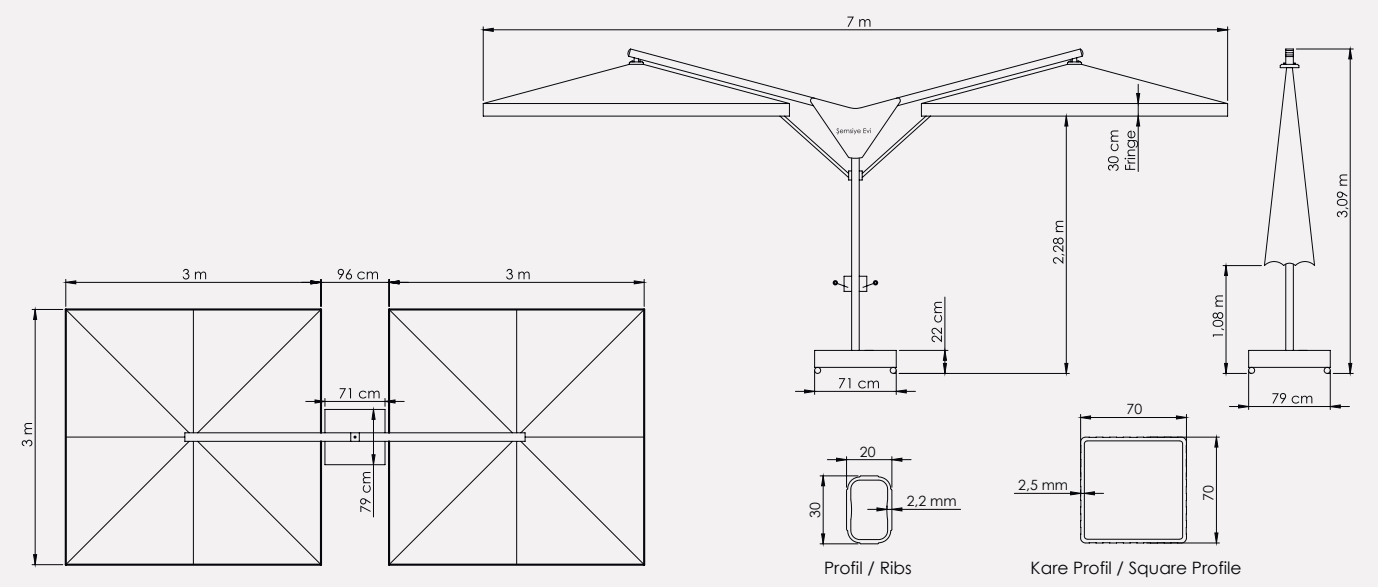

Teknik Detaylar
Technical Details

Banana-T Model Çift Açılır 300x300/8
Banana-T Model Double 300x300/8