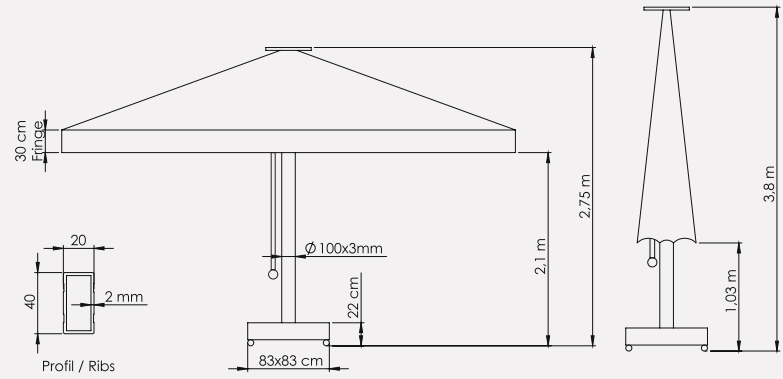

Teknik Detaylar

Technical Details

Mega Kare 300x300/8
Mega Square 300x300/8

Boru / Tube

Mafsal / Hinge

Mega Kare 400x400/8
Mega Square 400x400/8

Boru / Tube

Mafsal / Hinge

Mega Kare 500x500/8
Mega Square 500x500/8

Boru / Tube

Mafsal / Hinge