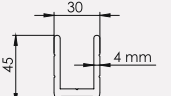

Mafsal / Hinge