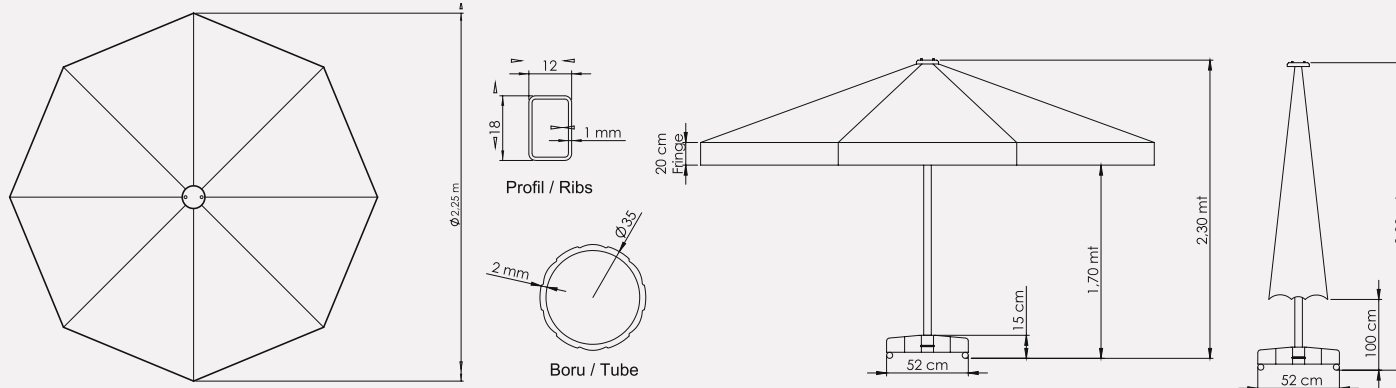

Kiwi Klasik Yuvarlak 200/8
Kiwi Classic Circular 200/8

Kiwi Klasik Yuvarlak 225/8
Kiwi Classic Circular 225/8