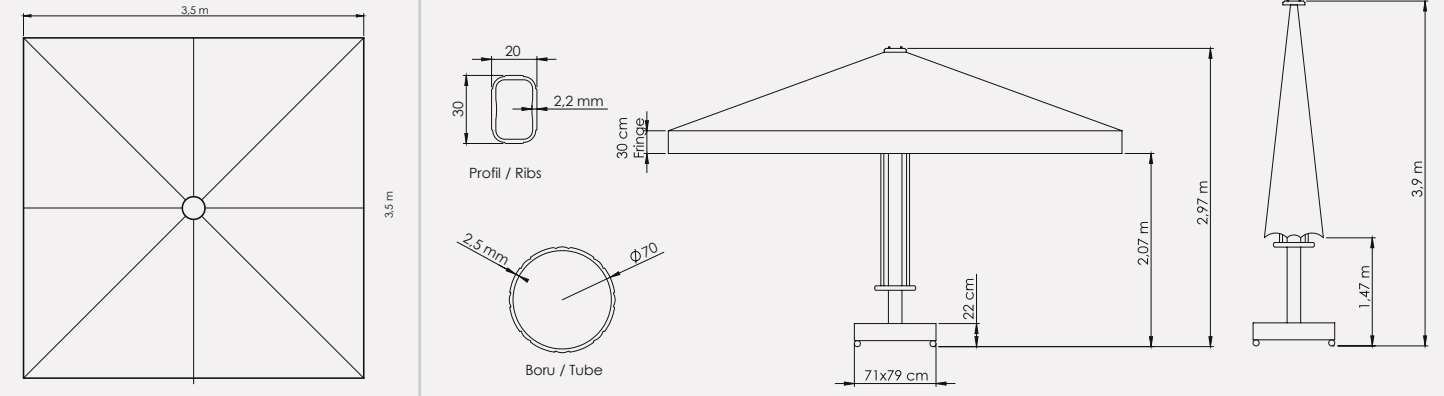

Manuel Telescopic Şemsiye 400x400/8
Manual Telescopic Umbrella 400x400/8

Manuel Telescopic Şemsiye 350x350/8
Manual Telescopic Umbrella 350x350/8