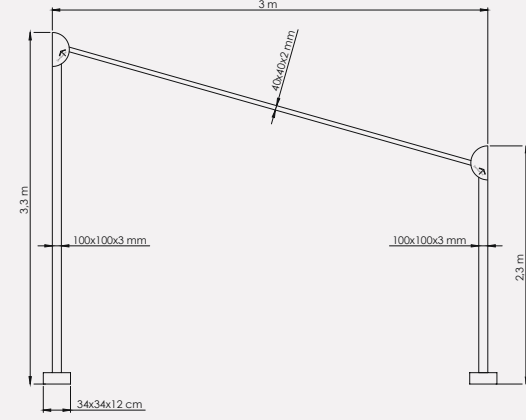

Teknik Detaylar
Technical Details

TECHNICO

Yarasa Gazebo 300x300
Butterfly Gazebo 300x300