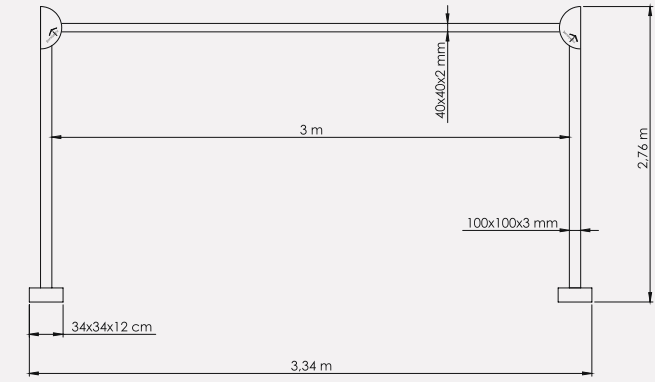

Teknik Detaylar
Technical Details

TEKNIK

Klasik Gazebo 300x300/8
Classic Gazebo 300x300/8