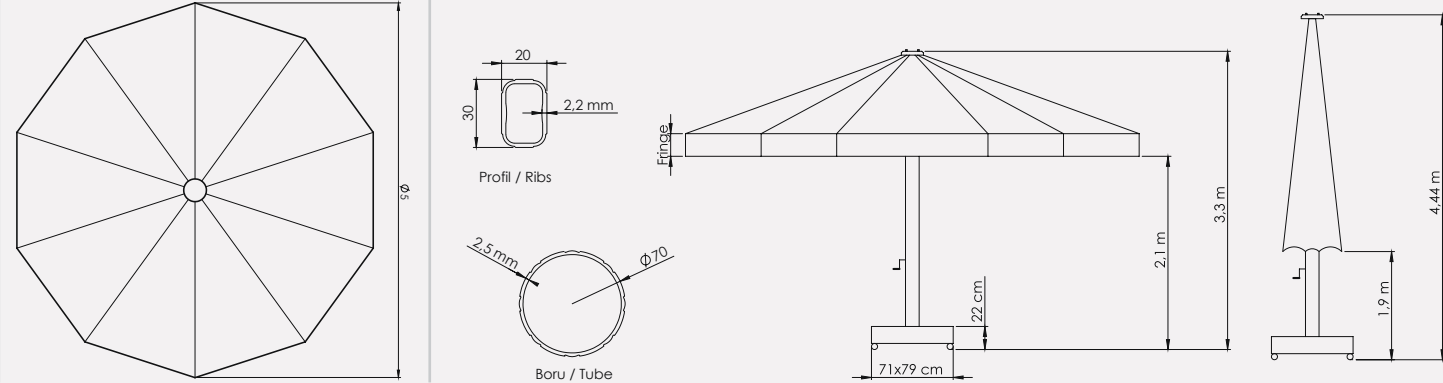

Manuel Telescopic Şemsiye 400/8
Manual Telescopic Umbrella 400/8

Manuel Telescopic Şemsiye 500/10
Manual Telescopic Umbrella 500/10