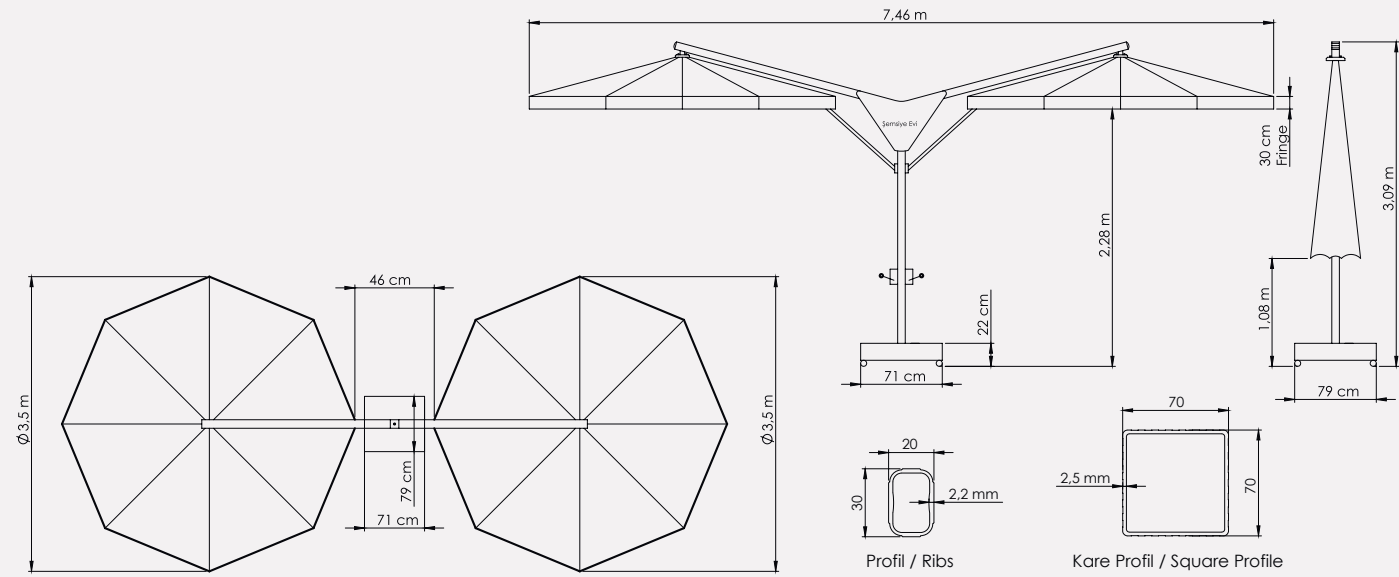

Banana-T Model Çift Açılır 350/8
Banana-T Model Double 350/8