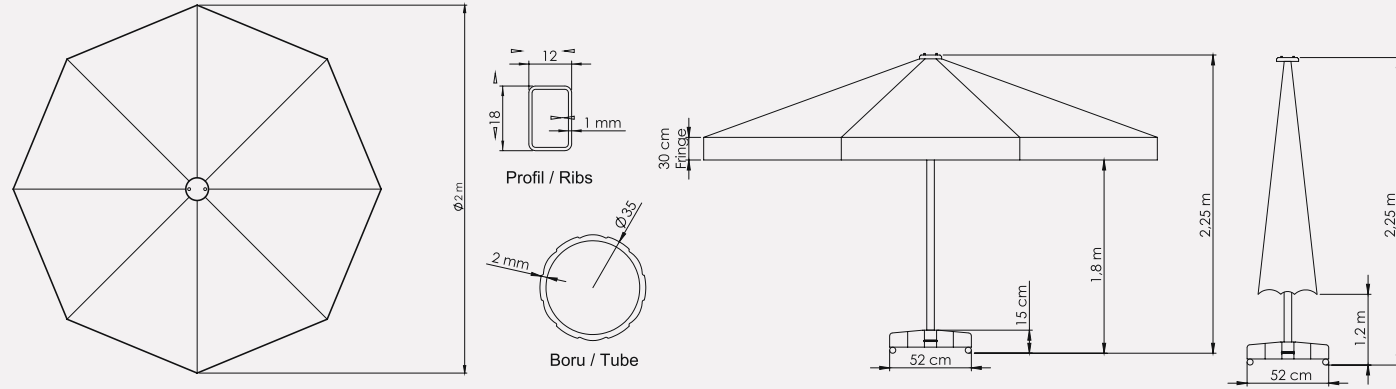

Kiwi Klasik Kare 200x200/8
Kiwi Classic Square 200x200/8

Kiwi Klasik Yuvarlak 200/8
Kiwi Classic Circular 200/8