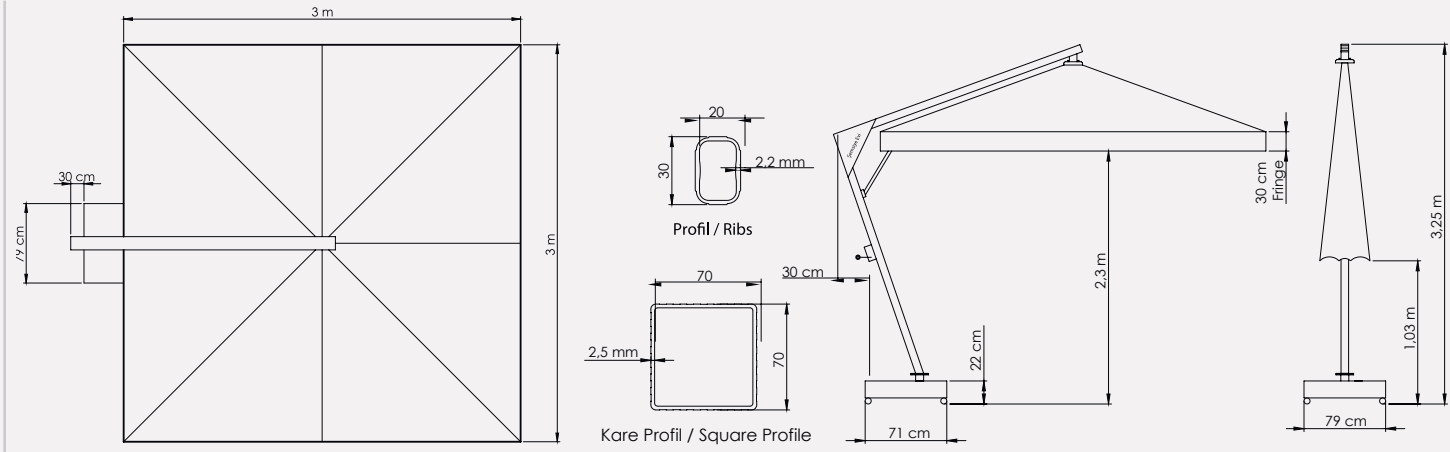

Teknik Detaylar

Technical Details

Banana Klasik Yandan Direkli 300x300/8
Banana Classic Side Pole 300x300/8