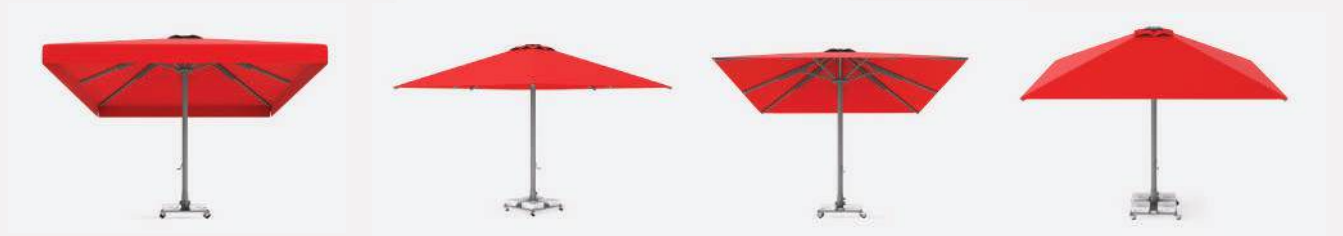

Mega Teleskopik Kollu Sistem Şemsiye

Mega Telescopic Crank System Umbrella

Mega Kare
Mega Square
300x300/8

Boyut | Size : 300x300 cm
Boru | Tube : 100x3 mm
Profil | Ribs : 20x40x2 mm

Mega Kare
Mega Square
400x400/8

Boyut | Size : 400x400 cm
Boru | Tube : 100x3 mm
Profil | Ribs : 20x40x2 mm

Mega Kare
Mega Square
500x500/8

Boyut | Size : 500x500 cm
Boru | Tube : 100x3 mm
Profil | Ribs : 20x40x2 mm

Mega Dikdörtgen
Mega Rectangle
300x400/8

Boyut | Size : 300x400 cm
Boru | Tube : 100x3 mm
Profil | Ribs : 20x40x2 mm

21