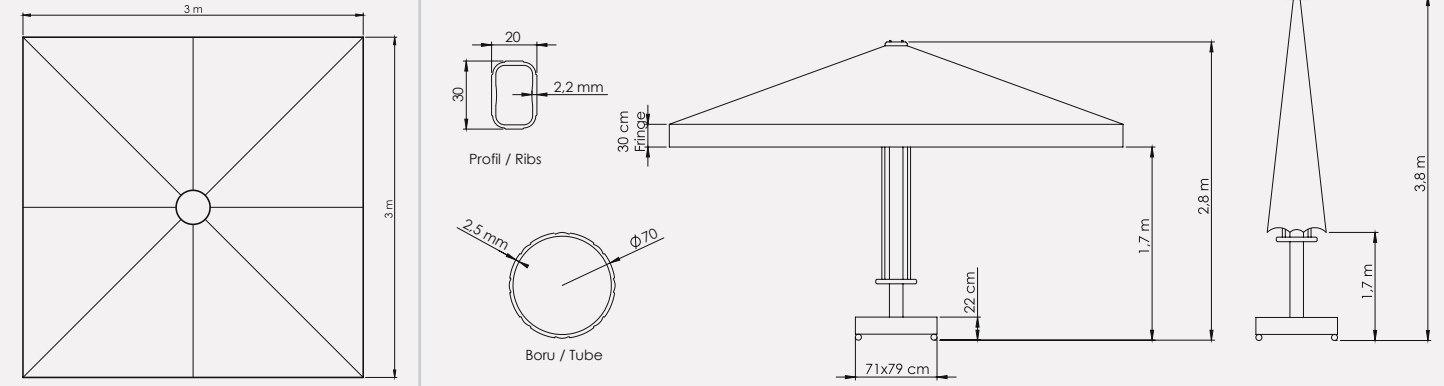

Manuel Telescopic Şemsiye 400/8
Manual Telescopic Umbrella 400/8

Manuel Telescopic Şemsiye 500/10
Manual Telescopic Umbrella 500/10

Teknik Detaylar
Technical Details

Manuel Telescopic Şemsiye 300x300/8
Manual Telescopic Umbrella 300x300/8