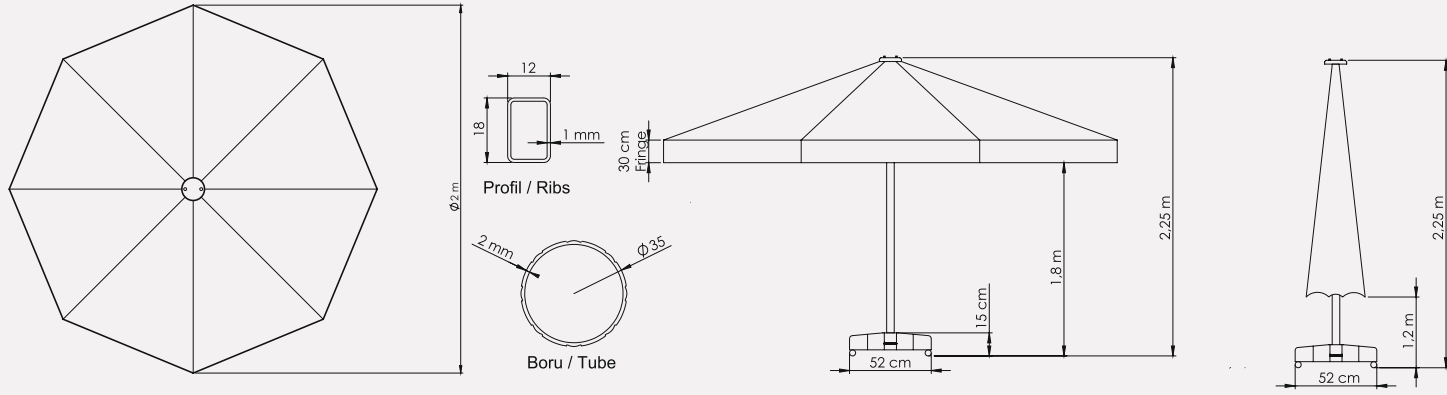

Kiwi Klips Şemsiye 200x200/8
Kiwi Clips Umbrella 200x200/8

Kiwi Klips Şemsiye 200/8
Kiwi Clips Umbrella 200/8