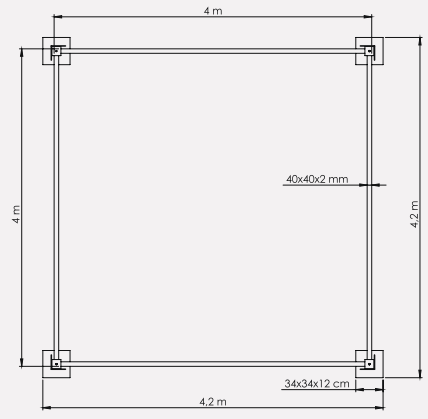

Yarasa Gazebo 300x300
Butterfly Gazebo 300x300

Yarasa Gazebo 400x400
Butterfly Gazebo 400x400