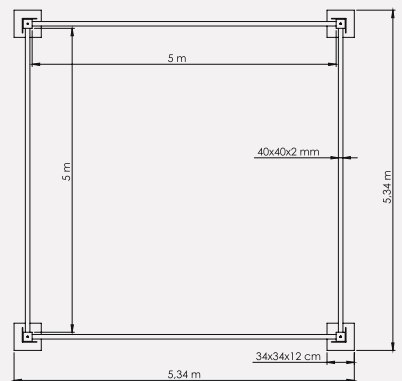

Klasik Gazebo 400x400/8
Classic Gazebo 400x400/8

Klasik Gazebo 500x500/8
Classic Gazebo 500x500/8