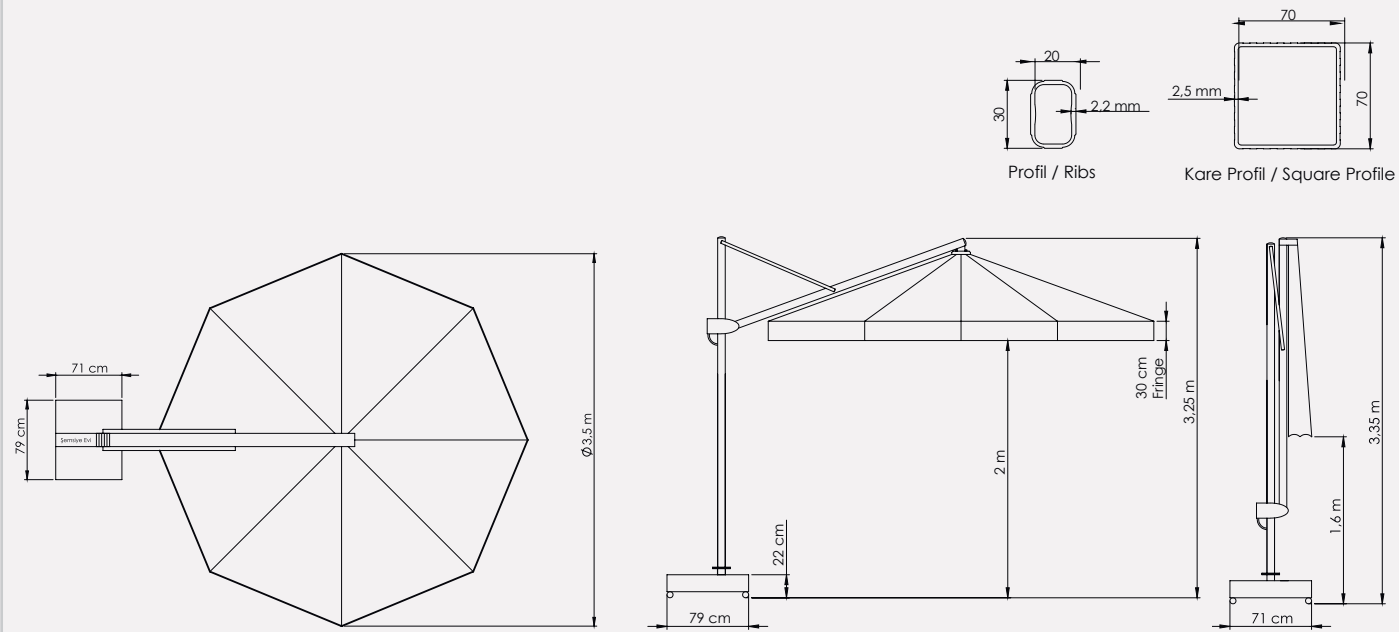

Banana Plus Yandan Direkli 350/8
Banana Plus Side Pole 350/8