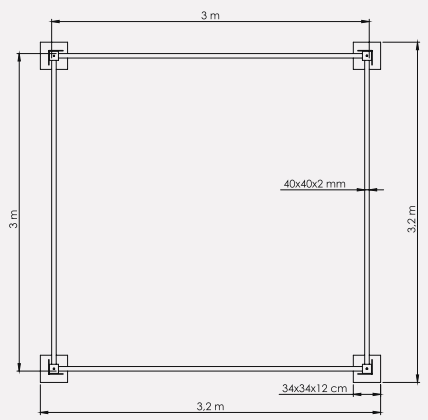

Teknik Detaylar
Technical Details

TECHNICO

Yarasa Gazebo 300x300
Butterfly Gazebo 300x300