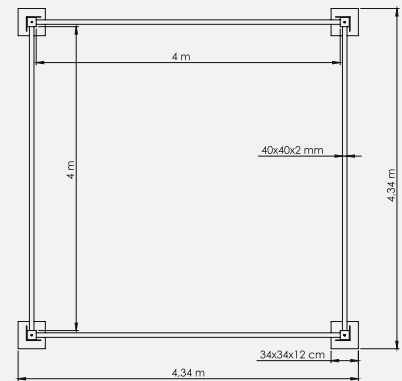

Klasik Gazebo 300x300/8
Classic Gazebo 300x300/8

Klasik Gazebo 400x400/8
Classic Gazebo 400x400/8