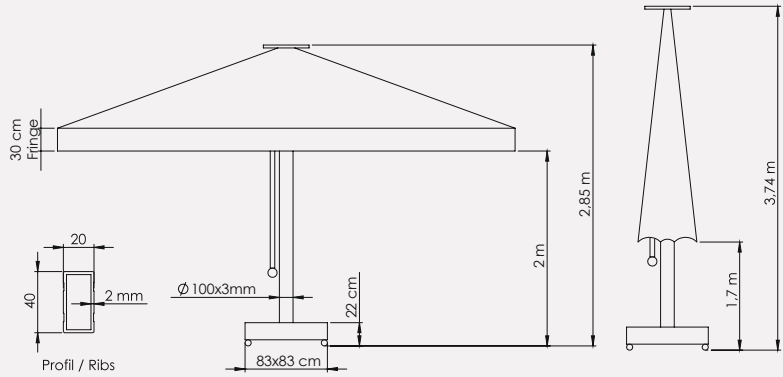

Boyut | Size : 300x300 cm
Boru | Tube : 100x3 mm
Profil | Ribs : 20x40x2 mm

Mega Manuel Kare
Mega Manual Square
400x400/8

Boyut | Size : 400x400 cm
Boru | Tube : 100x3 mm
Profil | Ribs : 20x40x2 mm

Mega Manuel Kare
Mega Manual Square
500x500/8

Boyut | Size : 500x500 cm
Boru | Tube : 100x3 mm
Profil | Ribs : 20x40x2 mm

Teknik Detaylar

Technical Details

Mega Kare 300x300/8
Mega Square 300x300/8

Boru / Tube

Mafsal / Hinge

Mega Kare 400x400/8
Mega Square 400x400/8