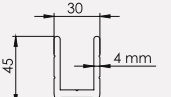

Boyut | Size : 500x500 cm
Boru | Tube : 100x3 mm
Profil | Ribs : 20x40x2 mm

Teknik Detaylar

Technical Details

Mega Kare 300x300/8
Mega Square 300x300/8

Boru / Tube

Mafsal / Hinge

Mega Kare 400x400/8
Mega Square 400x400/8