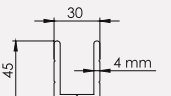

Boru / Tube

Mafsal / Hinge

Mega Kare 500x500/8
Mega Square 500x500/8

Boru / Tube

Mafsal / Hinge

Mega Teleskopik Kollu Sistem Şemsiye
Mega Telescopic Crank System Umbrella

Mega Teleskopik Kollu Sistem Şemsiye
Mega Telescopic Crank System Umbrella