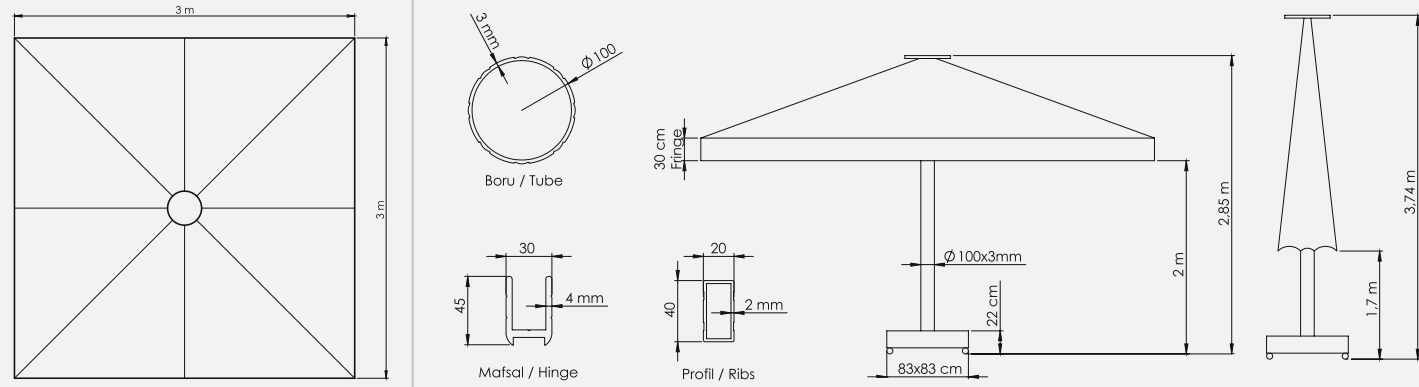

Teknik Detaylar
Technical Details

Mega Kare 300x300/8
Mega Square 300x300/8