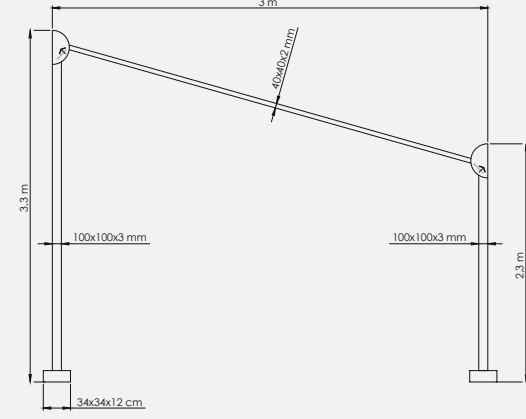

Teknik Detaylar
Technical Details

TECHNICO

Yarasa Gazebo 300x300
Butterfly Gazebo 300x300

Yarasa Gazebo 400x400
Butterfly Gazebo 400x400