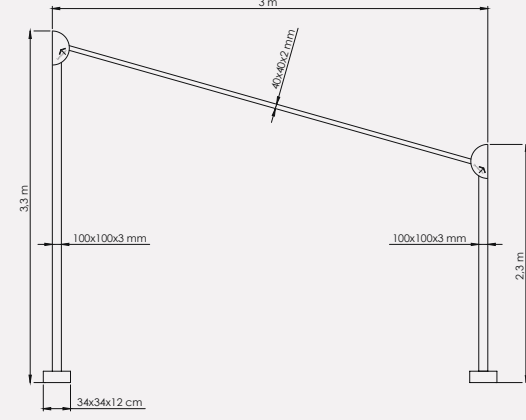

Boyut | Size : 400x400 cm
Boru | Tube : 100x3 mm
Profil | Ribs : 40x40x2 mm

Yarasa Gazebo
Butterfly Gazebo
500x500

Boyut | Size : 500x500 cm
Boru | Tube : 100x3 mm
Profil | Ribs : 40x40x2 mm

Teknik Detaylar
Technical Details

TECHNICO

Yarasa Gazebo 300x300
 Butterfly Gazebo 300x300

Yarasa Gazebo 400x400
 Butterfly Gazebo 400x400

Yarasa Gazebo 500x500
 Butterfly Gazebo 500x500

Yarasa Gazebo | Butterfly Gazebo

Klasik Gazebo

Classic Gazebo