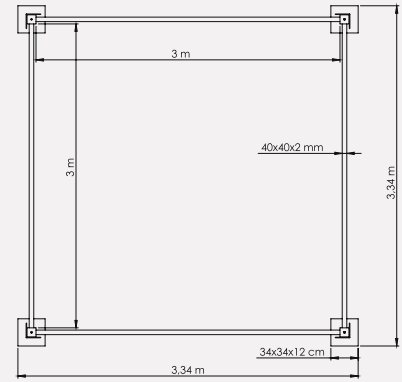

Teknik Detaylar
Technical Details

TEKNIK

Klasik Gazebo 300x300/8
Classic Gazebo 300x300/8