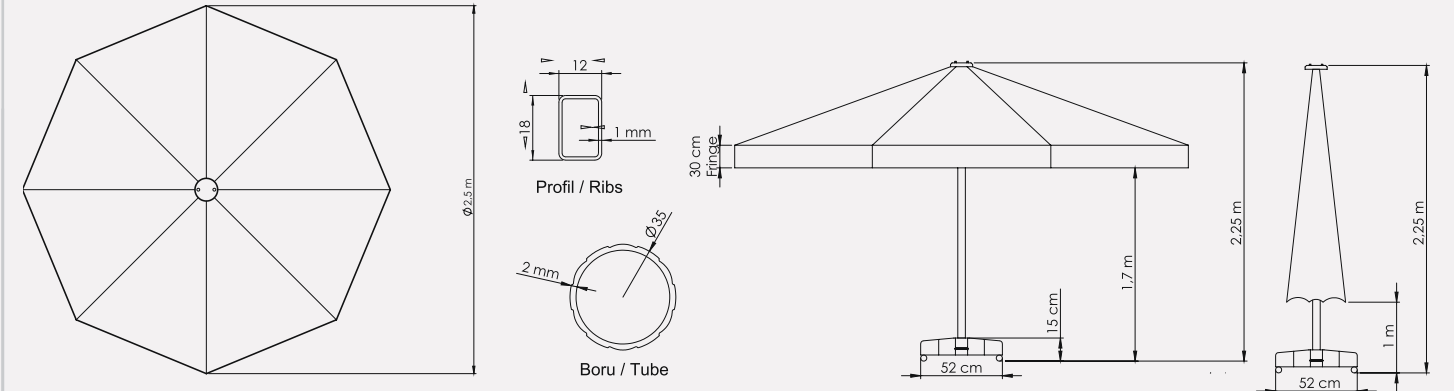

Kiwi Klasik Yuvarlak 200/8
Kiwi Classic Circular 200/8

Kiwi Klasik Yuvarlak 225/8
Kiwi Classic Circular 225/8

Teknik Detaylar
Technical Details

Kiwi Klasik Yuvarlak 250/8
Kiwi Classic Circular 250/8

Kiwi Klasik Şemsiye
Kiwi Classic Umbrella