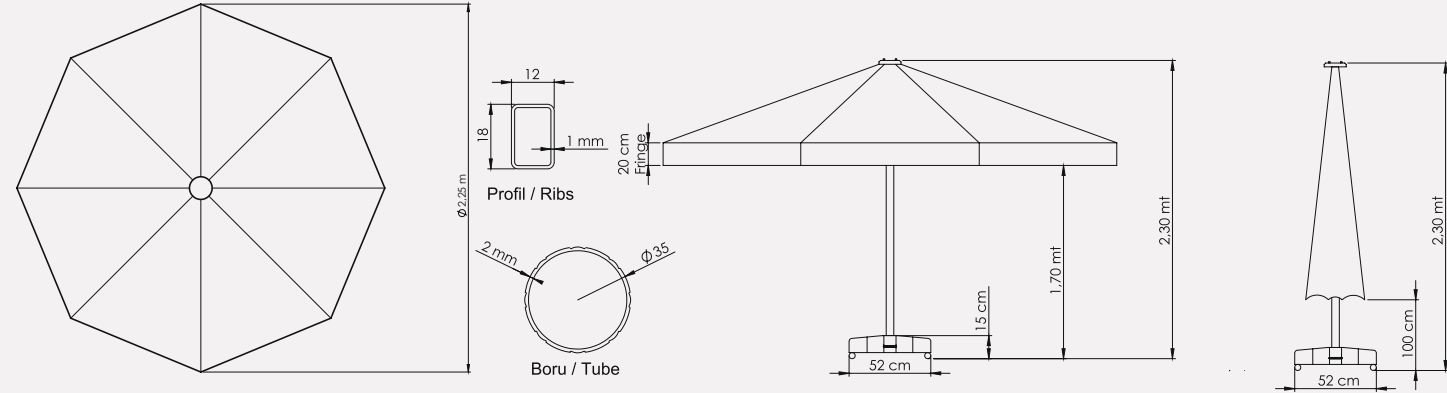

Kiwi Klips Şemsiye 200/8
Kiwi Clips Umbrella 200/8

Kiwi Klips Şemsiye 225/8
Kiwi Clips Umbrella 225/8