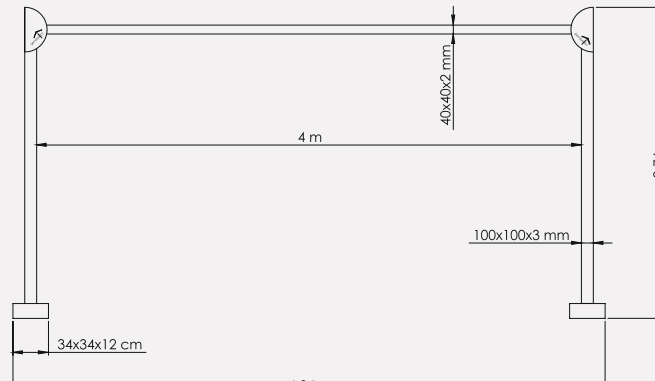

Klasik Gazebo 400x400/8
Classic Gazebo 400x400/8