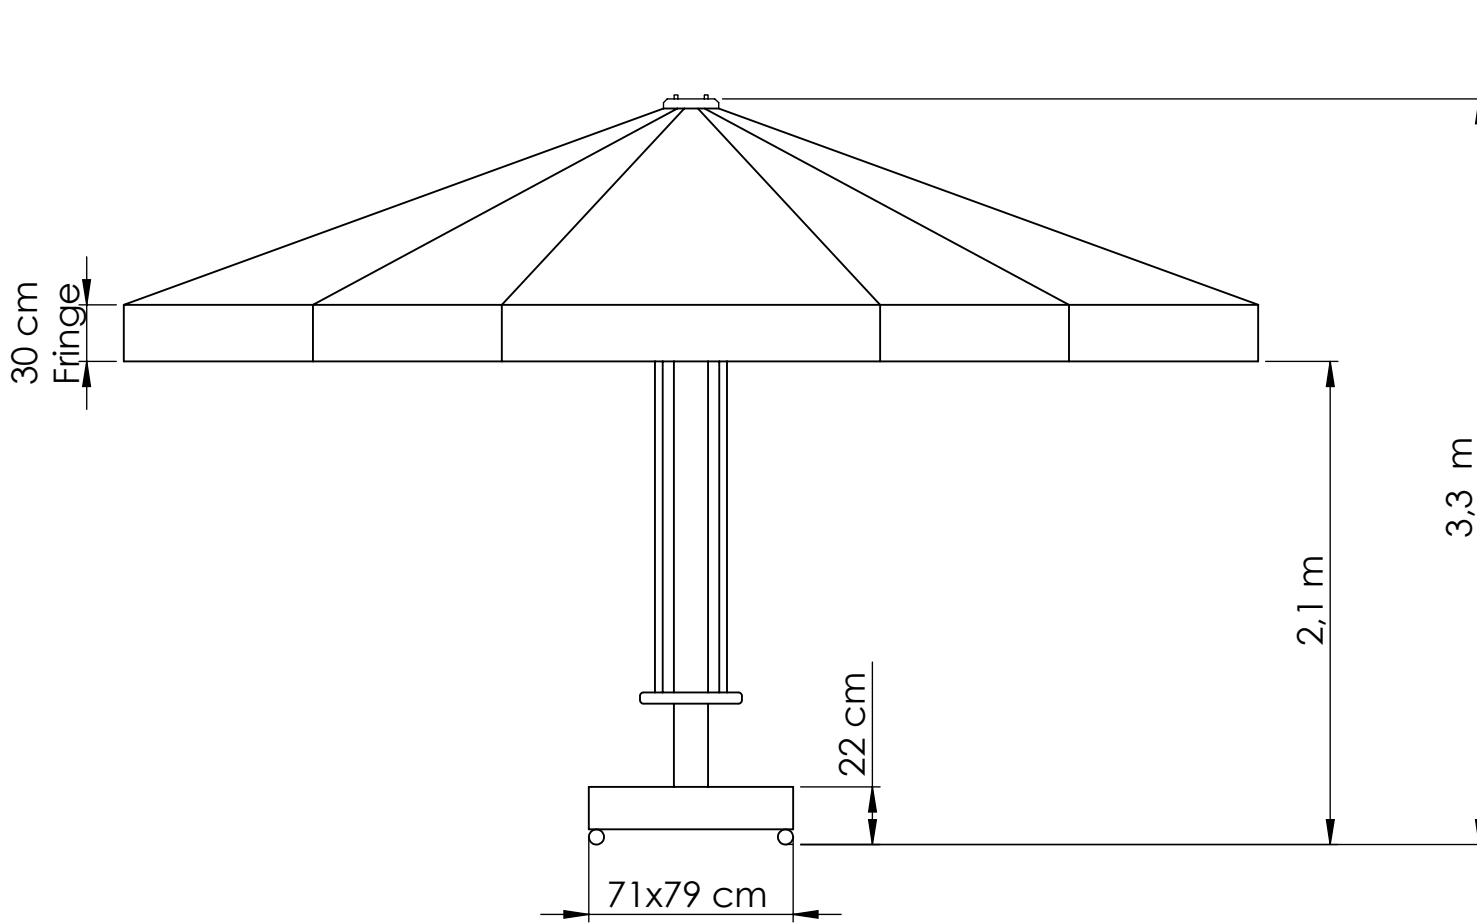

Ø4 Manuel LÜKS Teleskopik Şemsiye / Ø4 Manual LUX Telescopic Umbrellas

Profil / Ribs

Boru / Tube

5m-10 Manuel Kollu LÜKS Teleskopik Şemsiye / 5m-10 Ribs Manual LUX Telescopic Umbrellas

5m-10 Kollu Manuel LÜKS Teleskopik Şemsiye / 5m-10 Ribs Manual LUX Telescopic Umbrellas