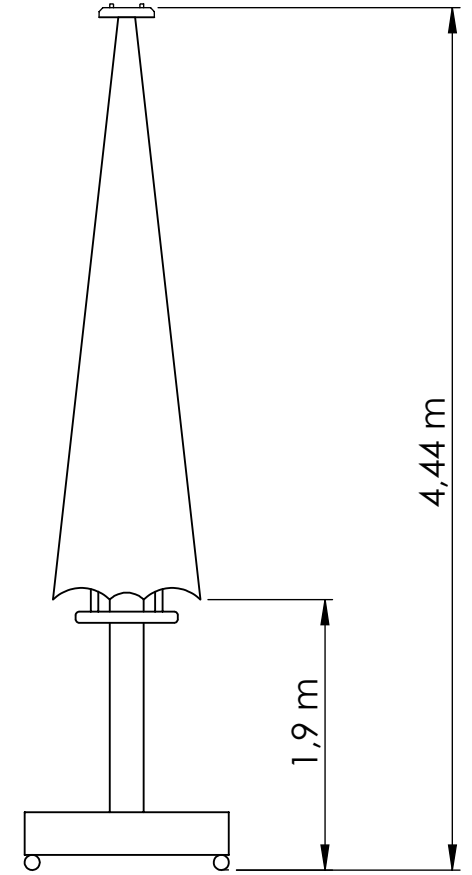

Ø4 Manuel LÜKS Teleskopik Şemsiye / Ø4 Manual LUX Telescopic Umbrellas

Profil / Ribs

Boru / Tube

5m-10 Manuel Kollu LÜKS Teleskopik Şemsiye / 5m-10 Ribs Manual LUX Telescopic Umbrellas

5m-10 Kollu Manuel LÜKS Teleskopik Şemsiye / 5m-10 Ribs Manual LUX Telescopic Umbrellas