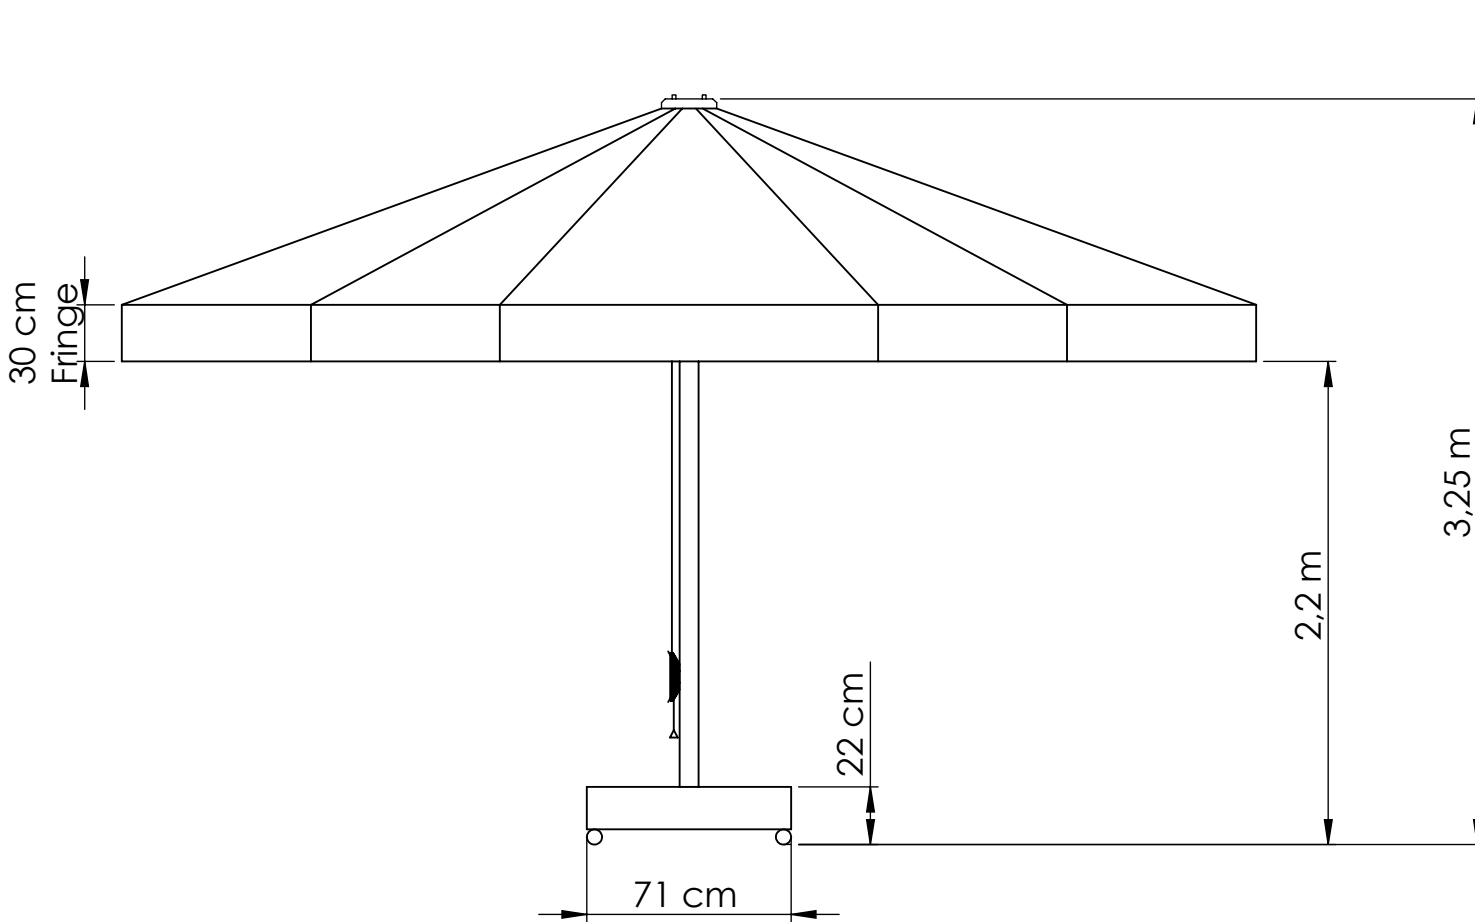

5m-10 Kollu Avokado Yuvarlak Şemsiye / 5m-10 Ribs Avocado Circular Umbrellas

Profil / Ribs